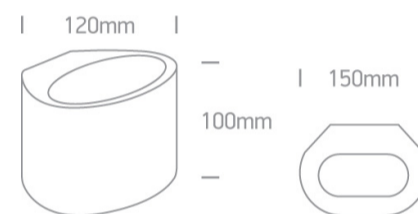

12 Wall & Ceiling>The Decorative Wall Lights Gypsum

60042

40W G9 wall gypsum decorative light, IP20.

Complies with standard EN60598-1 and any other specific standards.

Downloads

Dimensions

Gallery

Physical Specification

Material

Gypsum

Shape

Rectangular

Length

120mm

Width	100mm
Height	150mm
Surface Wall	Yes
Indoor	Yes
Adjustable	No

Electrical Characteristics