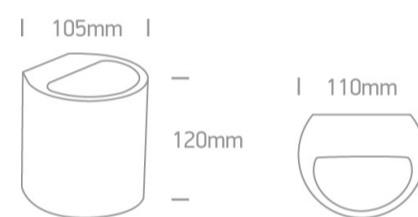

12 Wall & Ceiling>The Decorative Wall Lights Gypsum

60040

40W G9 wall gypsum decorative light, IP20.

Complies with standard EN60598-1 and any other specific standards.

Downloads

Dimensions

Physical Specification

Item Group	12 Wall & Ceiling
Family	The Decorative Wall Lights Gypsum
Order Code	60040
Colour	White
Material	Gypsum
Shape	Rectangular
Length	110mm
Width	105mm
Height	120mm
Surface Wall	Yes
Indoor	Yes
Adjustable	No

Illumination Data

Illumination Diagram

Packing Info

Box Length	33,5cm
Box Width	18,5cm
Box Height	18cm
Box Weight	1.066kg
Pcs/Carton	18
Barcode	5291889034735
HS Code	9405413990

Certification & Warranty

Warranty