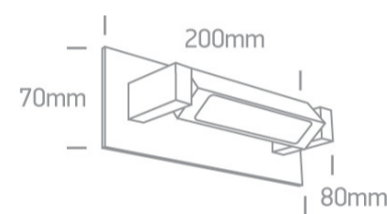

13 Wall &amp; Ceiling LED&gt;Decorative Indoor Wall Lights Aluminium

60034/AL/W

3x1W LED Decorative Indoor Wall Light

Complete with non-dimmable LED driver.

Complies with standard EN60598-1 and any other specific standards.

## Dimensions

## Physical Specification

Item Group	13 Wall & Ceiling LED
Family	Decorative Indoor Wall Lights Aluminium
Order Code	60034/AL/W
Colour	Aluminium
Material	Natural Aluminium
Shape	Rectangular
Length	200mm
Width	80mm
Height	70mm
Surface Wall	Yes
Indoor	Yes
Adjustable	No