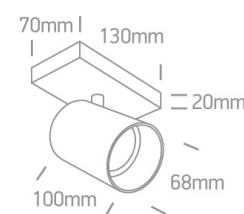

12 Wall & Ceiling>The Retro GU10 Spots

65105N/MG

10W Retro surface wall and ceiling decorative MR16 GU10 Spot.

Complies with standard EN60598-1 and any other specific standards.

Downloads

Dimensions

Physical Specification

Item Group	12 Wall & Ceiling
Family	The Retro GU10 Spots
Order Code	65105N/MG
Colour	Metal Grey
Material	Aluminium
Shape	Rectangular
Length	130mm
Width	70mm
Height	20mm
Surface Ceiling	Yes
Surface Wall	Yes
Indoor	Yes

F Mark	
--------	---

Illumination Data

Illumination Diagram	
----------------------	---

Dark Light	Yes
------------	-----

Packing Info

Box Length	15cm
------------	------

Box Width	13cm
-----------	------

Box Height	8,5cm
------------	-------