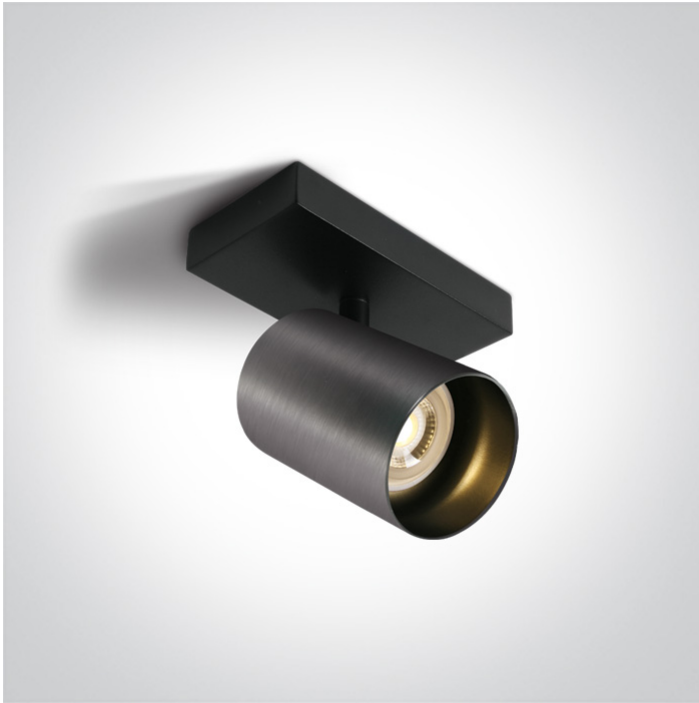

12 Wall & Ceiling>The Retro GU10 Spots

65105N/MG

10W Retro surface wall and ceiling decorative MR16 GU10 Spot.

Complies with standard EN60598-1 and any other specific standards.

Downloads

Dimensions

Physical Specification

Item Group	12 Wall & Ceiling
Family	The Retro GU10 Spots
Order Code	65105N/MG
Colour	Metal Grey
Material	Aluminium
Shape	Rectangular
Length	130mm
Width	70mm
Height	20mm
Surface Ceiling	Yes
Surface Wall	Yes
Indoor	Yes