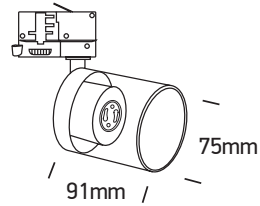

## 65105GT

100-240V | MR16 | GU10 | 10W | IP20 | Polycarbonate | Adjustable

**one**  
LIGHT