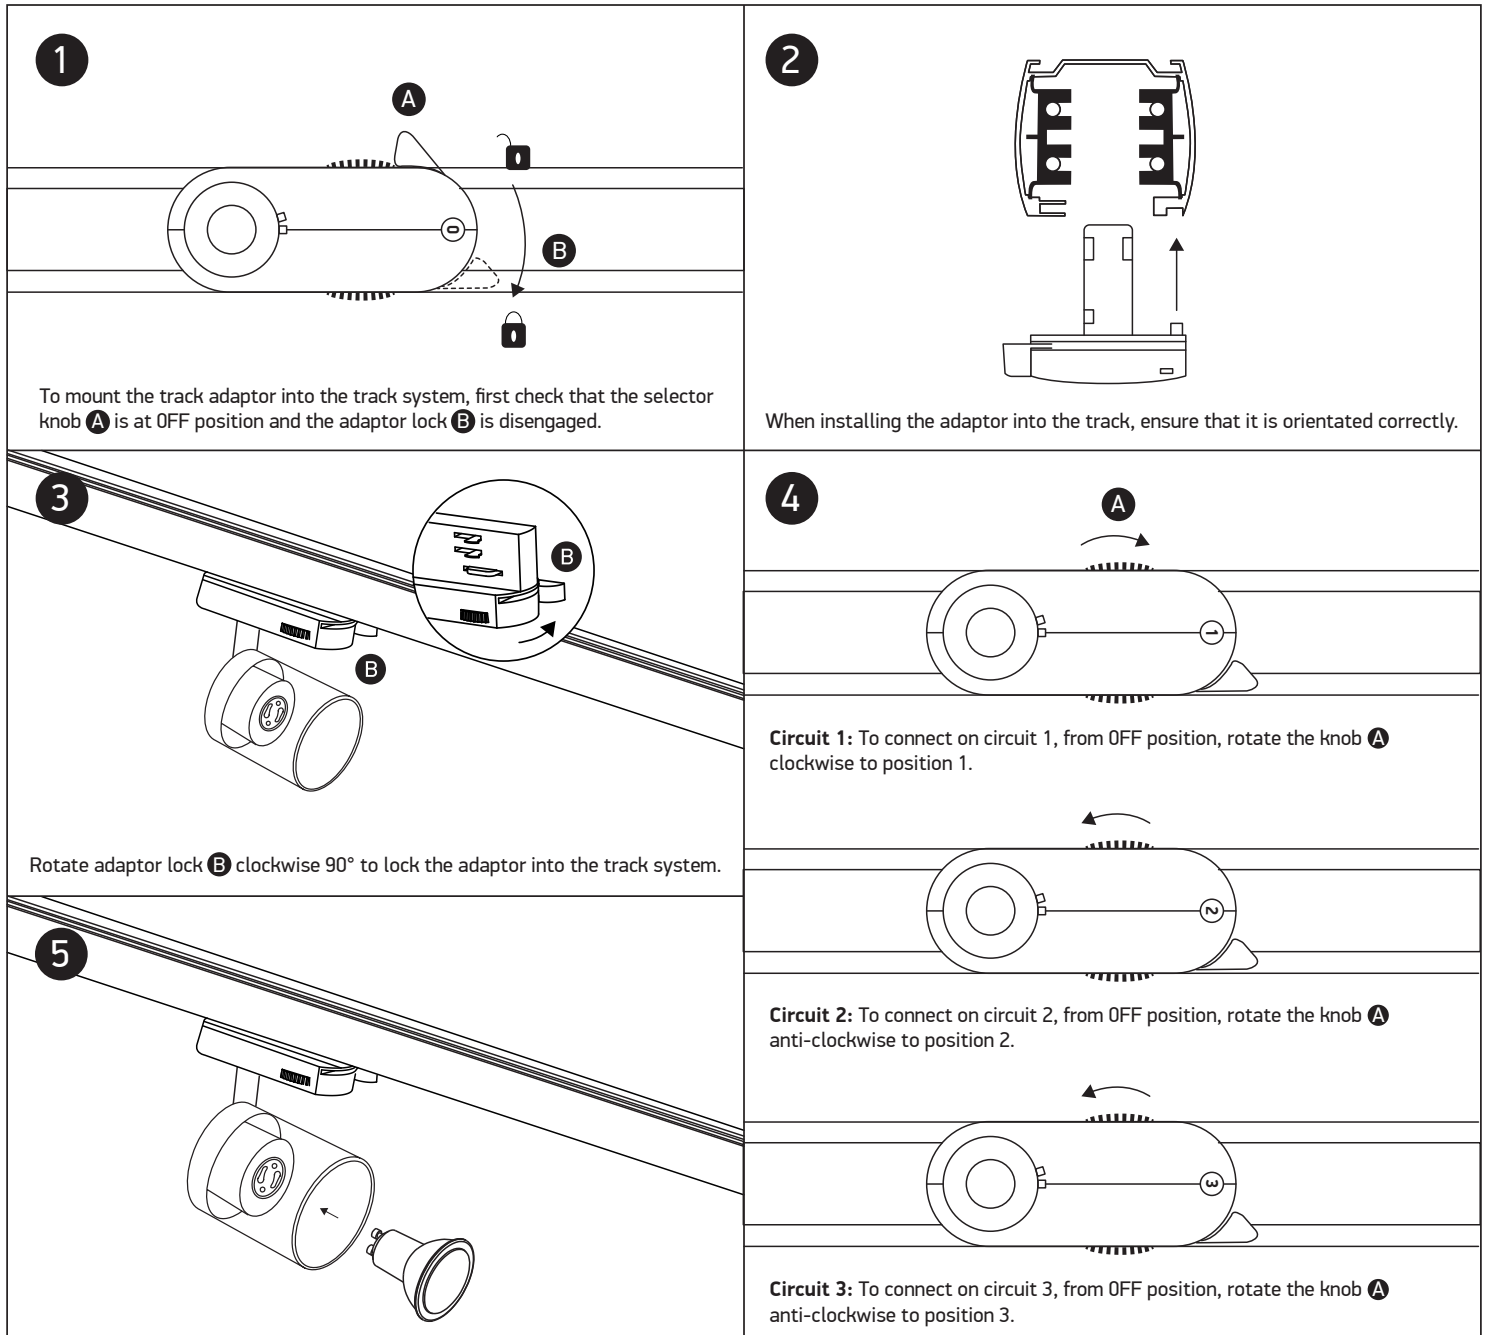

## 65105GT

100-240V | MR16 | GU10 | 10W | IP20 | Polycarbonate | Adjustable

**one**  
LIGHT