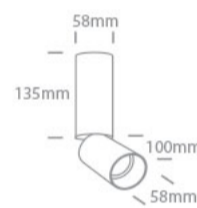

Dimensions