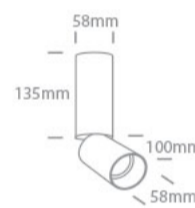

Dimensions