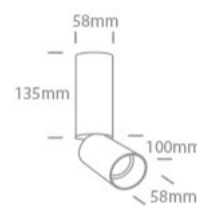

New 2023 Edition 2&gt;Wall &amp; Ceiling

65105EA/B

10W MR16 GU10 Dark Light Adjustable Ceiling Light.

Complete with black and brass reflectors.

Complies with standard EN60598-1 and any other specific standards.

## Dimensions

Black

Material

Aluminium

Shape

Circular

Height

135mm

Diameter	58mm
Surface Ceiling	Yes
Indoor	Yes
Adjustable	2 Directions