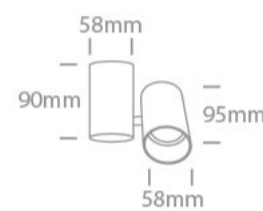

Dimensions