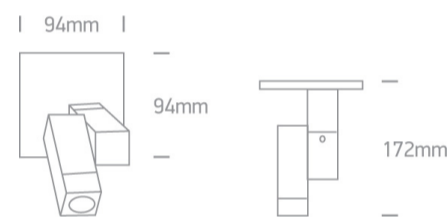

## Dimensions

## Physical Specification

Item Group	13 Wall & Ceiling LED
Family	Indoor Mini Series Natural aluminium
Order Code	65102/W
Colour	Aluminium
Material	Natural Aluminium
Shape	Rectangular
Length	94mm
Width	94mm
Height	172mm
Surface Ceiling	Yes
Surface Wall	Yes
Indoor	Yes