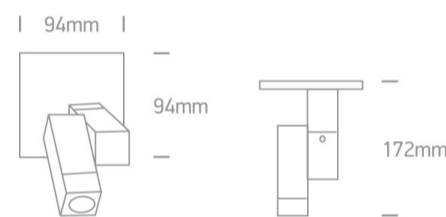

Downloads

Dimensions

Physical Specification

Item Group	13 Wall & Ceiling LED
Family	Indoor Mini Series Natural aluminium
Order Code	65102/D
Colour	Aluminium
Material	Natural Aluminium
Shape	Rectangular
Length	94mm
Width	94mm
Height	172mm
Surface Ceiling	Yes
Surface Wall	Yes
Indoor	Yes