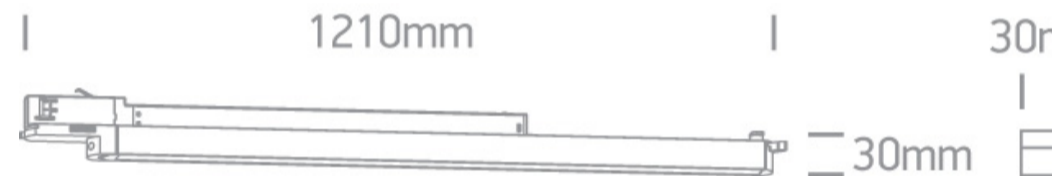

09 Track Lights &gt; LED Linear Track Light

65025T/B/W

LED Linear track light, high lumen output ideal for shops and showrooms.

Complete with driver.

Complies with standard EN60598-1 and any other specific standards.

## Dimensions

Black

Material

Aluminium

Diffuser Material

PC

Shape

Rectangular

Length	1210mm
Width	30mm
Height	30mm
Track mounted	Yes
Indoor	Yes
Adjustable	No