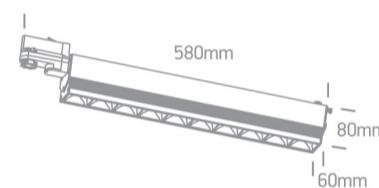

09 Track Lights>Adjustable LED Linear Track Light

65024T/W/W

10X5W COB linear track light spot $\pm 45^\circ$ adjustable, ideal for shops and showrooms.

Complete with driver.

Complies with standard EN60598-1 and any other specific standards.

Downloads

Dimensions

Related items

40002A/W

40003A/W

Physical Specification

Item Group	09 Track Lights
Family	Adjustable LED Linear Track Light
Order Code	65024T/W/W
Colour	White
Material	Aluminium + Plastic
Shape	Rectangular
Length	580mm

Width	60mm
Height	80mm
Track mounted	Yes
Indoor	Yes
Adjustable	1 Direction

Electrical Characteristics

Gear	Built In
Fitting + Driver	
Input Voltage	220-240V
50 Hz	Yes
60 Hz	Yes
Safety Class	
Power(Watts)	10x5W
IP Rating	IP20
Light Source	LED built in
Dimmable	No

Illumination Data

Colour Temperature	3000K
Lumen Output	10x580lm
Light Efficiency	116lm/W
CRI	80
Beam Angle	30°
Illumination Diagram	

Packing Info

Box Length	51,5cm
Box Width	9cm
Box Height	13cm
Pcs/Carton	10
Barcode	5291889058700