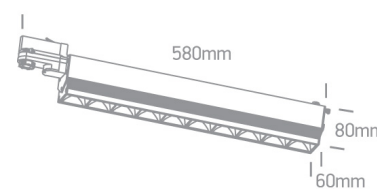

Dimensions