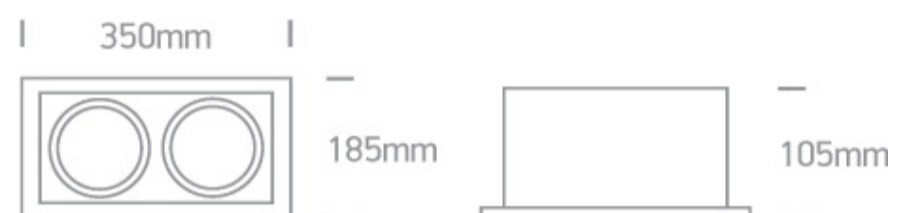

07 Downlights Adjustable LED>The COB Box Type Shop Range

51230/W/W

2x30W COB LED Recessed adjustable downlight, COB square range, IP20.

Supplied with non-dimmable LED driver.

Complies with standard EN60598-1 and any other specific standards.

Downloads

Dimensions

Gallery

Physical Specification

Item Group

07 Downlights Adjustable LED

Family

The COB Box Type Shop Range

Length

350mm

Width	185mm
Height	105mm
Cutout Hole Width	320mm
Cutout Hole Length	160mm
Recessed Ceiling	Yes
Depth Required	125mm
Indoor	Yes
Adjustable	2 Directions

Electrical Characteristics

Gear	External-Included
Fitting + Driver	
Input Voltage	220-240V
50 Hz	Yes
60 Hz	Yes
Safety Class	
Power(Watts)	2x30W
IP Rating	IP20
Light Source	LED built in
Dimmable	No
F Mark	

Illumination Data

Colour Temperature	3000K
Lumen Output	2x2700lm
Light Efficiency	90lm/W
CRI	90
Beam Angle	38°
Illumination Diagram	

Packing Info

Pcs/Carton	6
Barcode	5291889065654
HS Code	9405409900

Certification & Warranty