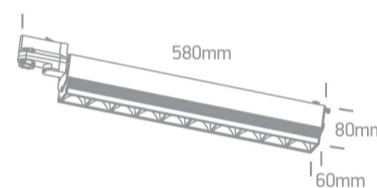

## 65024T/B/C

10X5W COB linear track light spot  $\pm 45^\circ$  adjustable, ideal for shops and showrooms.

Complete with driver.

Complies with standard EN60598-1 and any other specific standards.

## Dimensions