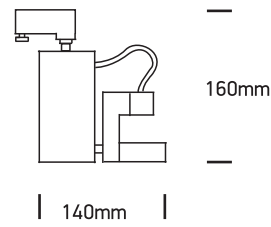

INSTALLATION MANUAL

65019T

100-240V | GU10 | 50W | IP20 | Die cast

C Install the light to the track

D Install the bulb

Warnings:

1. Make sure that the product is installed properly before connecting to electricity.
2. Do not cover the fitting.
3. Maintenance and installation should only be carried out by a professional electrician.