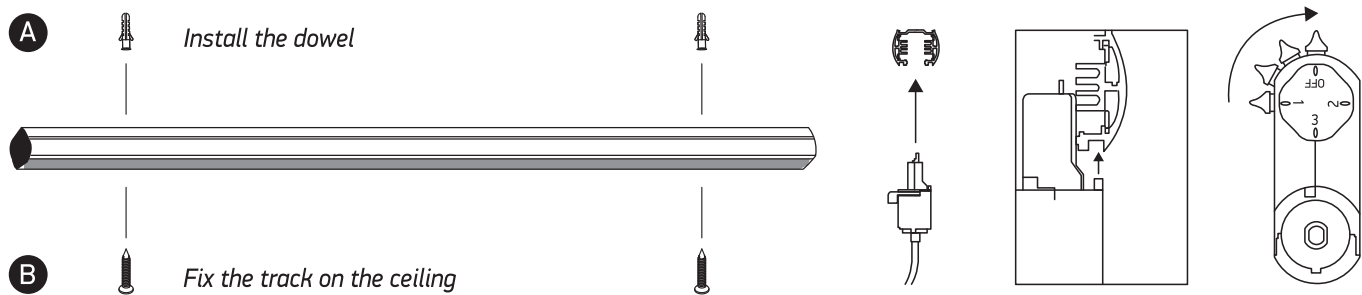

INSTALLATION MANUAL

65019T

100-240V | GU10 | 50W | IP20 | Die cast

C Install the light to the track

D Install the bulb

Warnings:

1. Make sure that the product is installed properly before connecting to electricity.
2. Do not cover the fitting.
3. Maintenance and installation should only be carried out by a professional electrician.