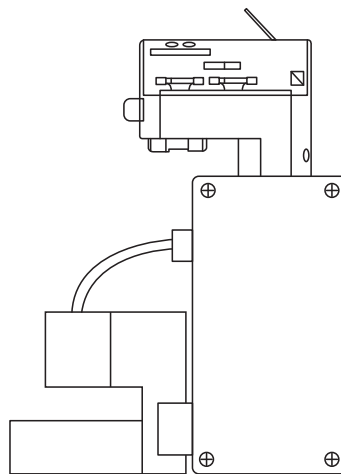

INSTALLATION MANUAL

65019T

100-240V | GU10 | 50W | IP20 | Die cast

C Install the light to the track

D Install the bulb

Warnings:

1. Make sure that the product is installed properly before connecting to electricity.
2. Do not cover the fitting.
3. Maintenance and installation should only be carried out by a professional electrician.