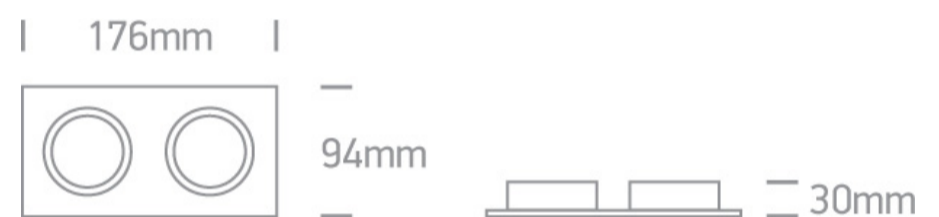

03 Recessed Spots Adjustable&gt;The Dual Ring Range Aluminium

51205ABG/W

Recessed adjustable MR16 spot with GU10 lamp holder.

Complies with standard EN60598-1 and any other specific standards.

## Dimensions

## Physical Specification

Item Group	03 Recessed Spots Adjustable
Family	The Dual Ring Range Aluminium
Order Code	51205ABG/W
Colour	White
Material	Aluminium
Shape	Rectangular
Length	176mm
Width	94mm
Height	30mm
Cutout Hole Width	162mm
Cutout Hole Length	82mm
Recessed Ceiling	Yes

## Packing Info

Box Length	19cm
Box Width	12cm
Box Height	5cm
Box Weight	0,310kg
Pcs/Carton	20

Barcode

5291889045687

Pobrano z mamadecor.pl

HS Code

9405409900