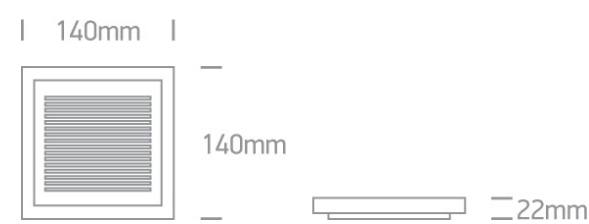

14 Plafo > Multi LED Slim Plafo Square

64008/G/C

8W Multi LED slim plafo light, IP20, suitable for residential and commercial application.

Supplied with non-dimmable LED driver.

Complies with standard EN60598-1 and any other specific standards.

Downloads

Dimensions

Physical Specification

Item Group	14 Plafo
Family	Multi LED Slim Plafo Square
Order Code	64008/G/C
Colour	Grey
Material	Die Cast
Diffuser Material	PC
Shape	Rectangular
Length	140mm
Width	140mm
Height	22mm
Surface Ceiling	Yes
Indoor	Yes

Colour Temperature

4000K

Lumen Output

500lm

Light Efficiency

62,5lm/W

Illumination Diagram

Dark Light