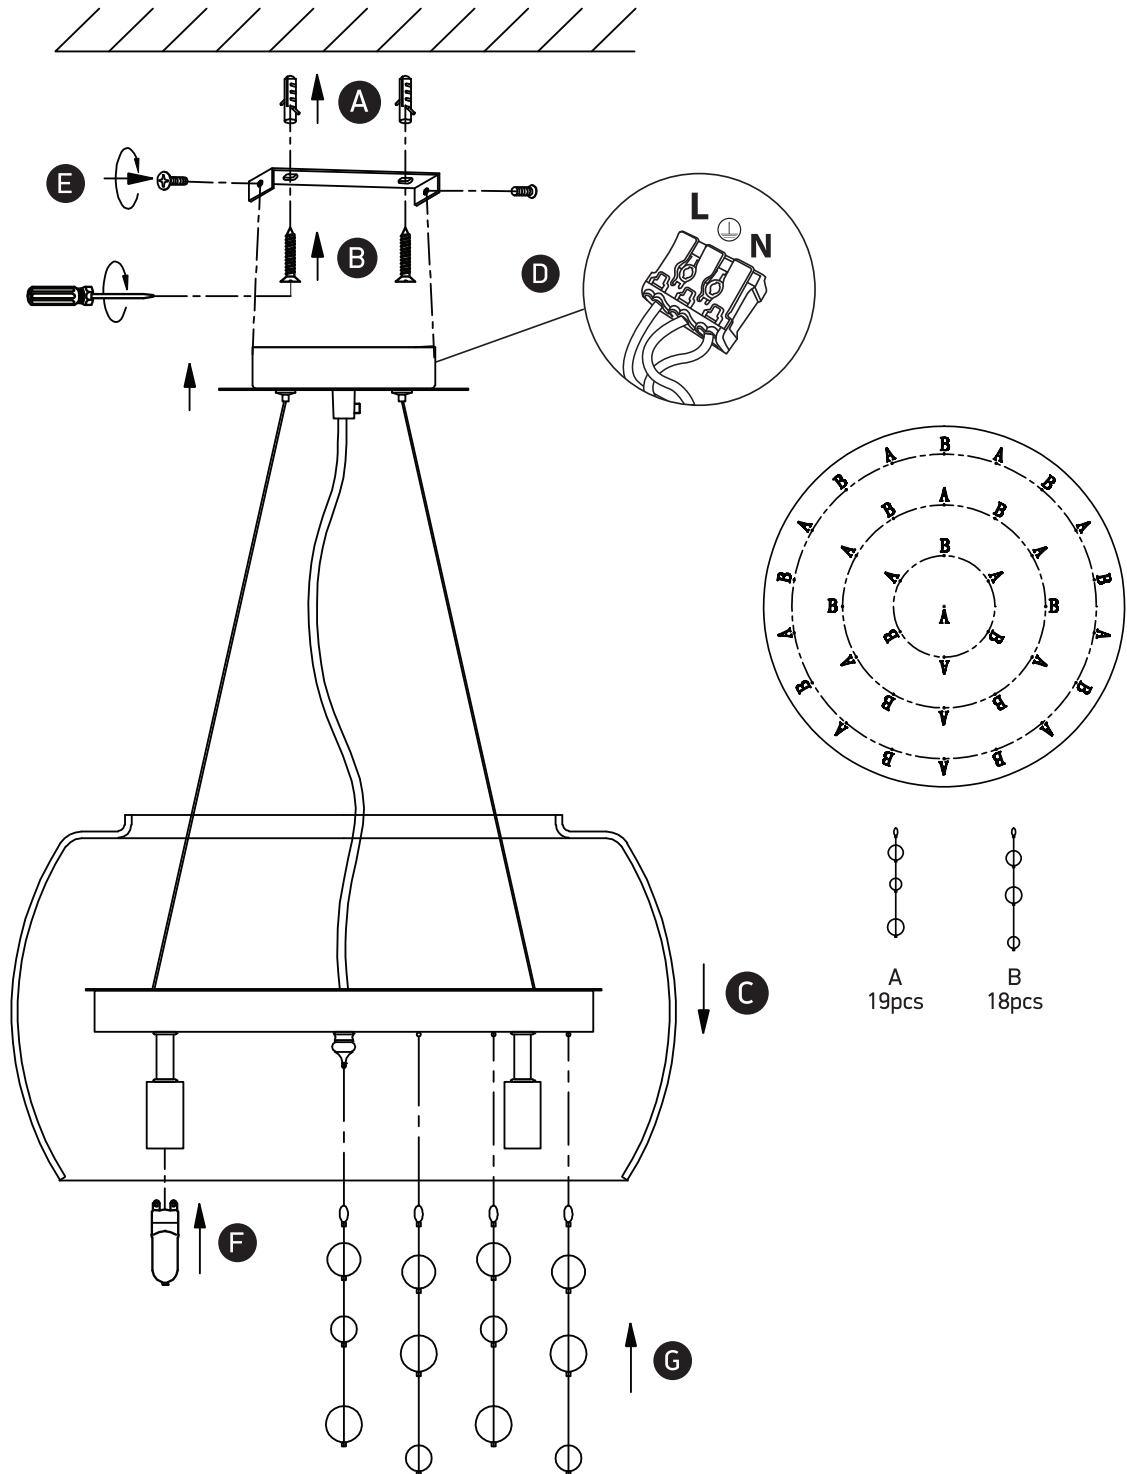

# INSTALLATION MANUAL

63166P

100-240V | G9 | 5x9W | IP20 | Metal + glass