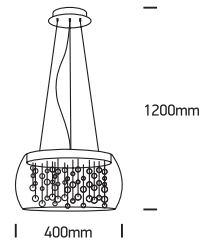

# INSTALLATION MANUAL

63166P

100-240V | G9 | 5x9W | IP20 | Metal + glass