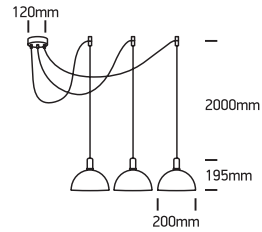

INSTALLATION MANUAL

63140C

100-240V | E27 | 3x10W | IP20 | Aluminium

one
LIGHT

Warnings:

1. Fix the base on the ceiling.
2. Make sure that the product is installed properly before connecting to electricity.
3. Connect the AC power cable as shown in the above diagram.
4. Do not cover the fitting.
5. Maintenance and installation should only be carried out by a professional electrician.