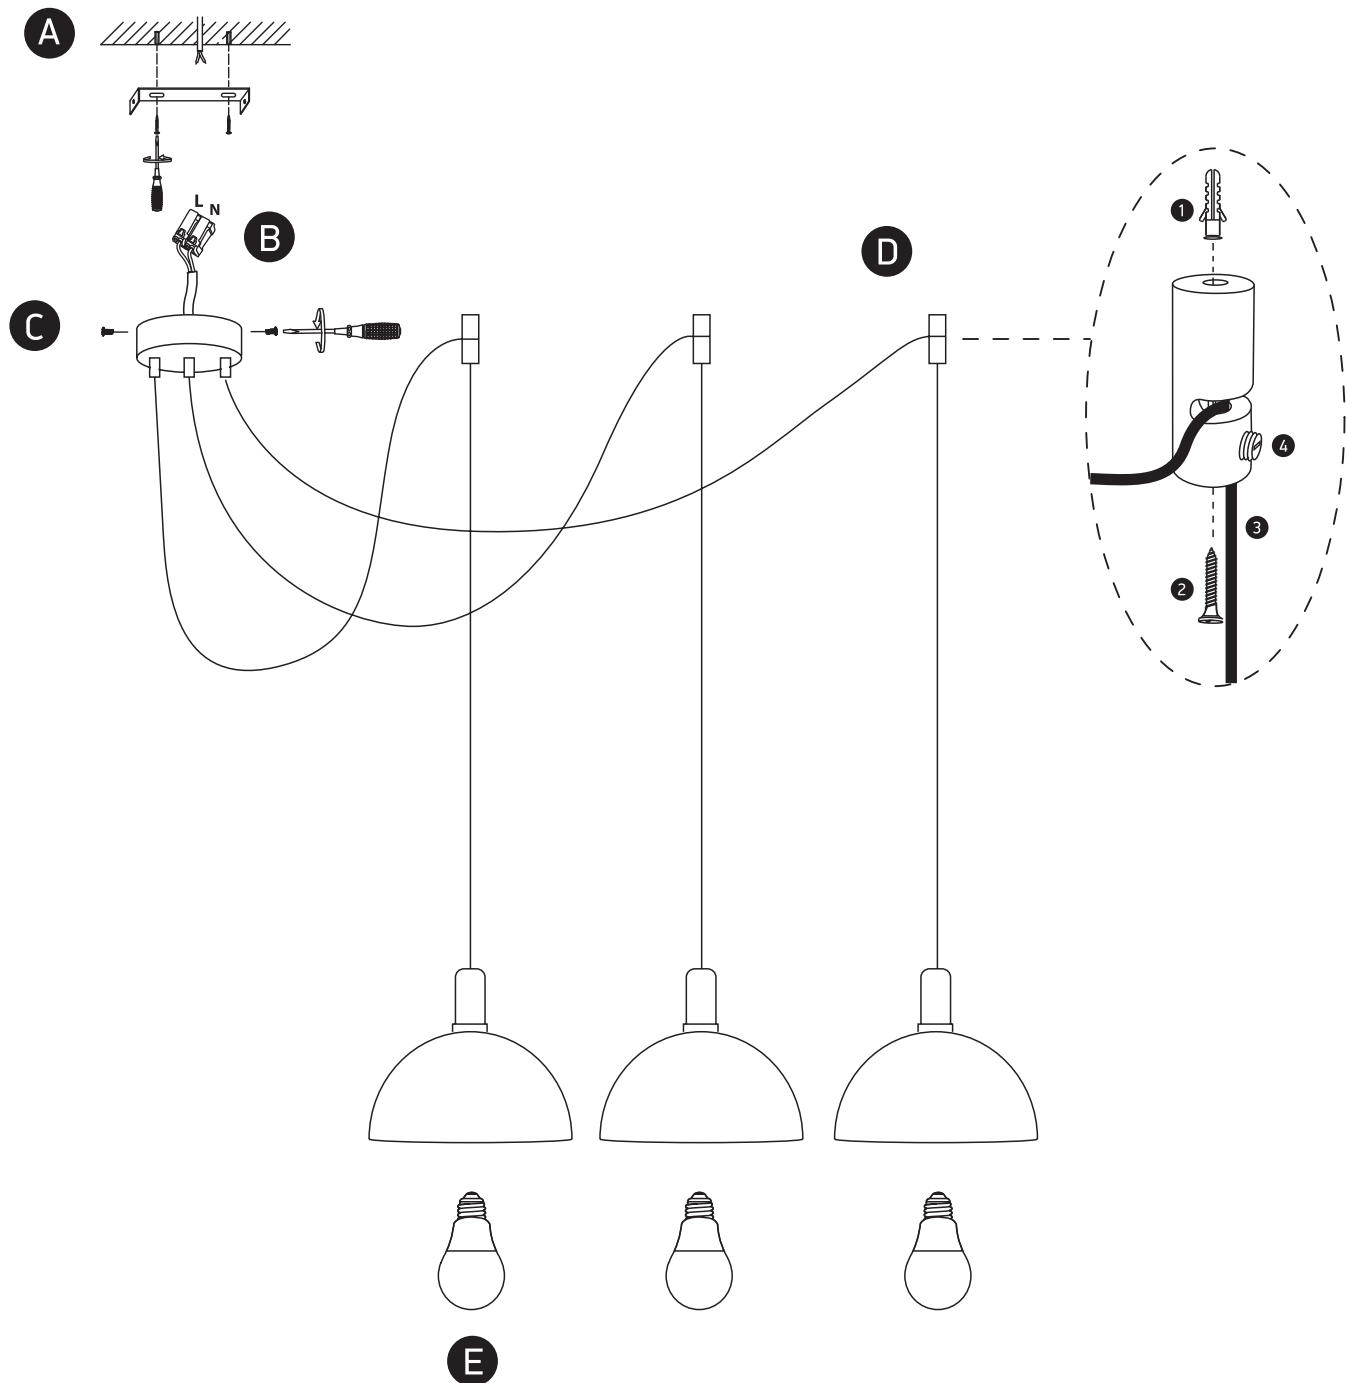

INSTALLATION MANUAL

63140C

100-240V | E27 | 3x10W | IP20 | Aluminium

one
LIGHT

Warnings:

1. Fix the base on the ceiling.
2. Make sure that the product is installed properly before connecting to electricity.
3. Connect the AC power cable as shown in the above diagram.
4. Do not cover the fitting.
5. Maintenance and installation should only be carried out by a professional electrician.