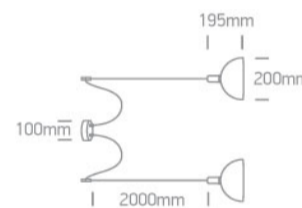

## Dimensions

## Physical Specification

Item Group	New 2021 Edition 3
Family	Pendants
Order Code	63140B/B
Colour	Black
Material	Aluminium
Shape	Circular
Height	195mm
Diameter	200mm
Suspended Ceiling	Yes
Indoor	Yes
Adjustable	No