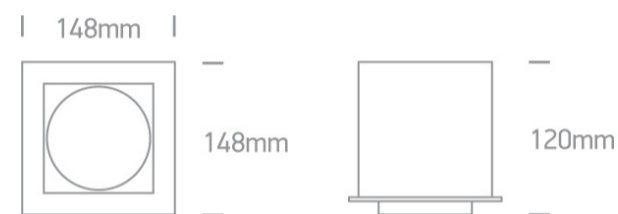

## 07 Downlights Adjustable LED&gt;The Box Type Shop Range

51125/G/C

25W COB LED Recessed adjustable downlight, shop range, IP20.

Supplied with non-dimmable LED driver.

Complies with standard EN60598-1 and any other specific standards.

## Dimensions

Grey

Material

Die Cast

Shape

Rectangular

Length

148mm

Width	148mm
Height	120mm
Cutout Hole Width	130mm
Cutout Hole Length	130mm
Recessed Ceiling	Yes
Depth Required	160mm
Indoor	Yes
Adjustable	2 Directions

## Packing Info

Box Length	18cm
------------	------

Box Width	18cm
Box Height	15cm
Box Weight	1,08kg
Pcs/Carton	12
Barcode	5291889035541
HS Code	9405409900