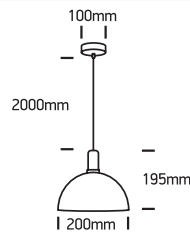

# INSTALLATION MANUAL

63140

100-240V | E27 | 10W | IP20 | Aluminium