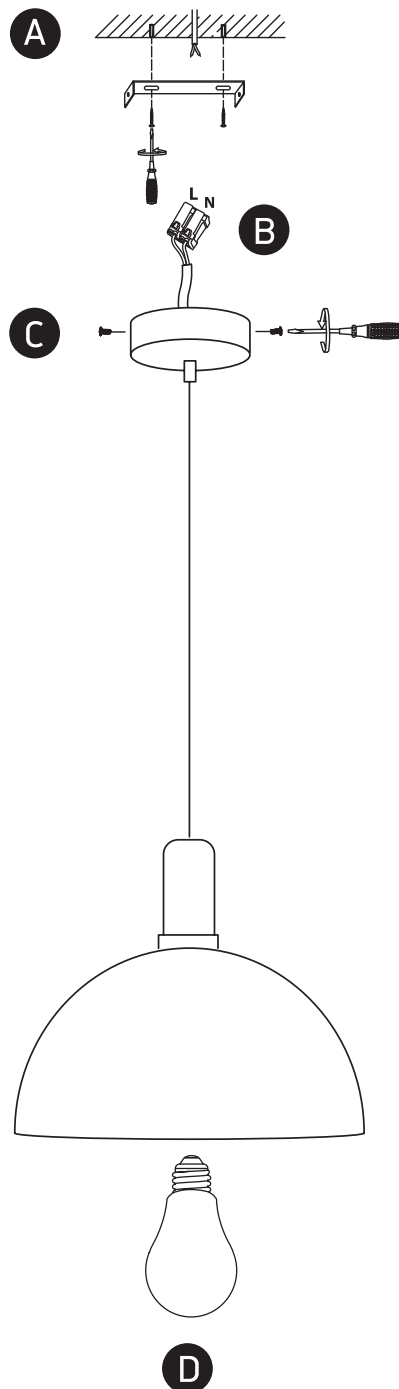

# INSTALLATION MANUAL

63140

100-240V | E27 | 10W | IP20 | Aluminium

## Warnings:

1. Fix the base on the ceiling.
2. Make sure that the product is installed properly before connecting to electricity.
3. Connect the AC power cable as shown in the above diagram.
4. Do not cover the fitting.
5. Maintenance and installation should only be carried out by a professional electrician.