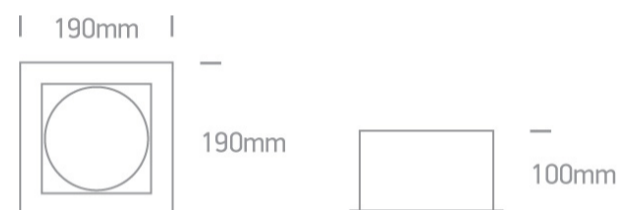

Dimensions