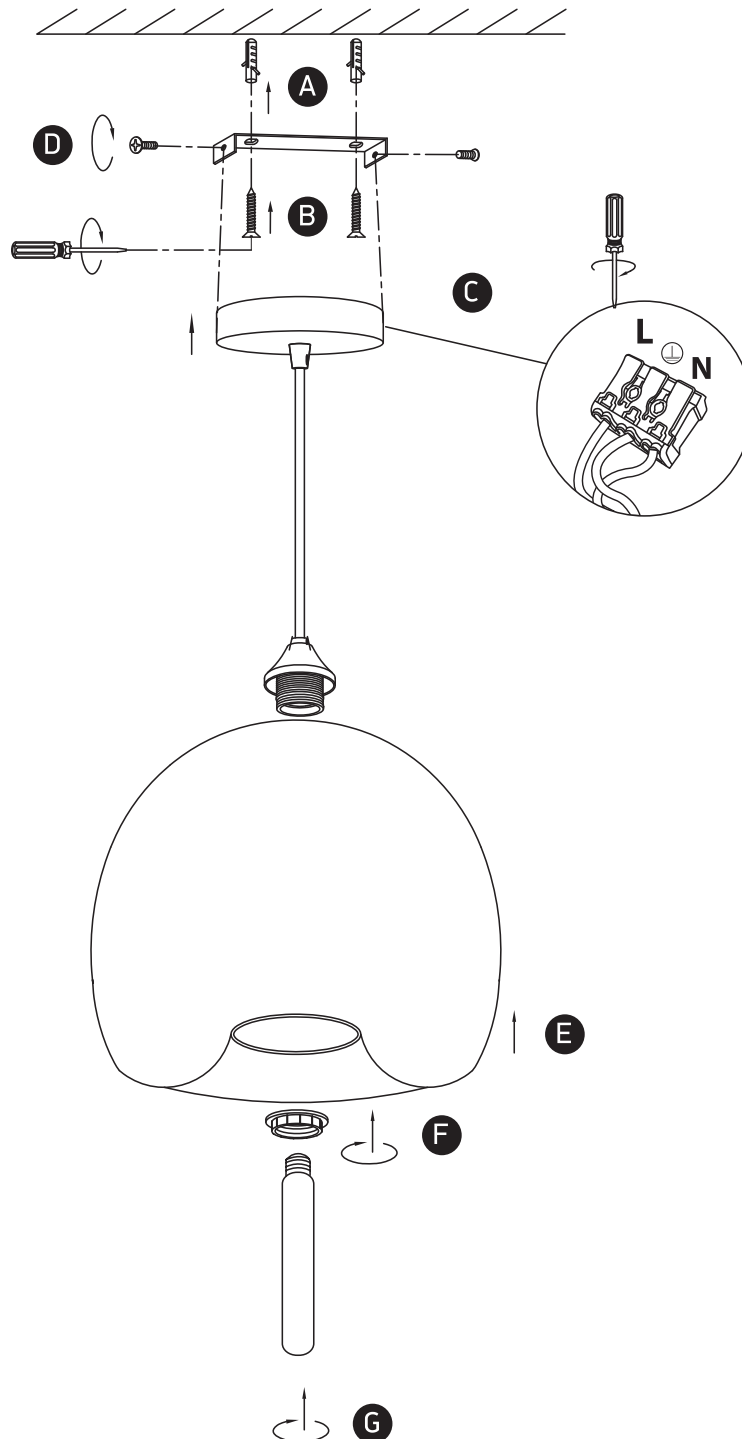

INSTALLATION MANUAL

63136

100-240V | E27 | 12W | IP20 | Metal + glass

Warnings:

1. Make sure that the product is installed properly before connecting to electricity.
2. Do not cover the fitting.
3. Maintenance and installation should only be carried out by a professional electrician.