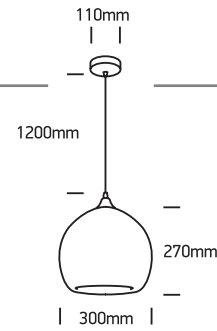

INSTALLATION MANUAL

63136

100-240V | E27 | 12W | IP20 | Metal + glass

Warnings:

1. Make sure that the product is installed properly before connecting to electricity.
2. Do not cover the fitting.
3. Maintenance and installation should only be carried out by a professional electrician.