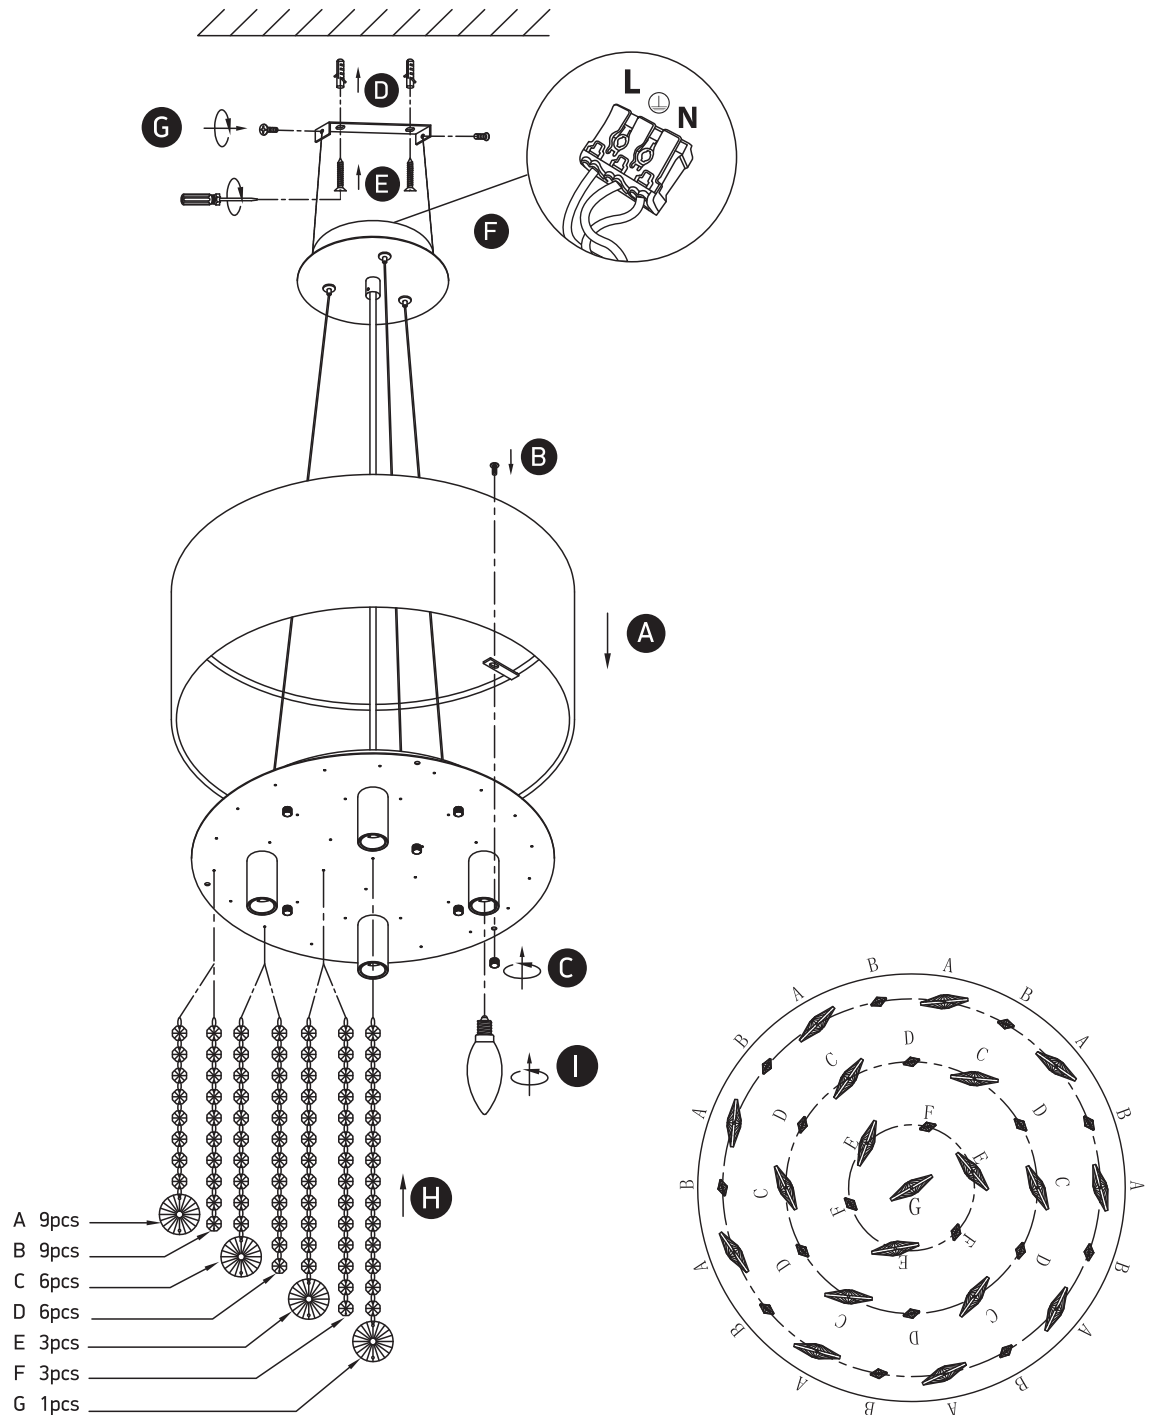

# INSTALLATION MANUAL

63134P

100-240V | E14 | 4x8W | IP20 | Fabric + glass

**Warnings:**

1. Make sure that the product is installed properly before connecting to electricity.
2. Do not cover the fitting.
3. Maintenance and installation should only be carried out by a professional electrician.