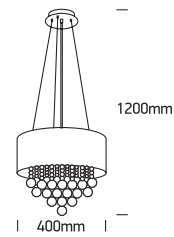

# INSTALLATION MANUAL

63134P

100-240V | E14 | 4x8W | IP20 | Fabric + glass

**Warnings:**

1. Make sure that the product is installed properly before connecting to electricity.
2. Do not cover the fitting.
3. Maintenance and installation should only be carried out by a professional electrician.