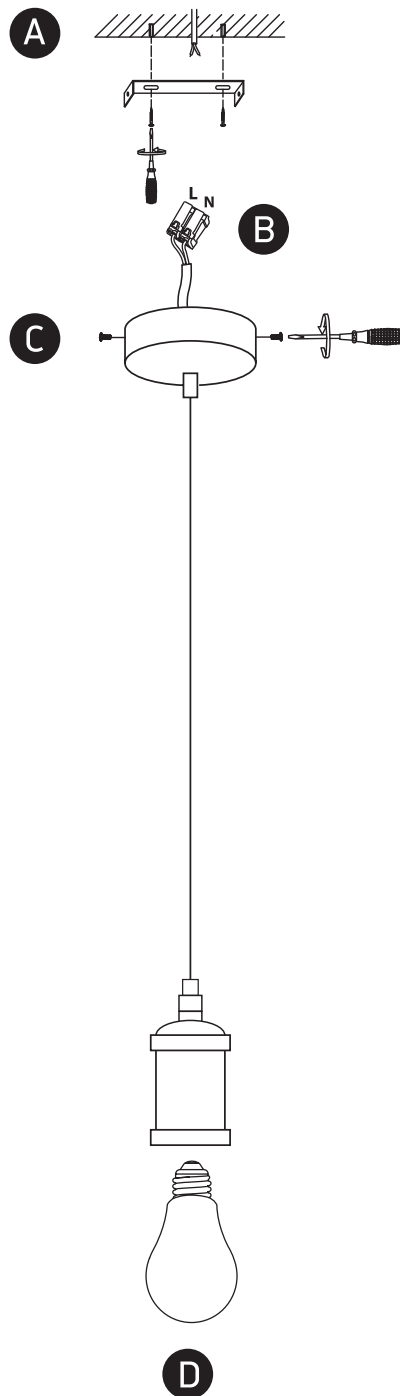

INSTALLATION MANUAL

63128

100-240V | E27 | 20W | IP20 | Aluminium

Suitable for shade or glass.

Warnings:

1. Fix the base on the ceiling.
2. Make sure that the product is installed properly before connecting to electricity.
3. Connect the AC power cable to the driver's cable as shown in the above diagram.
4. Do not cover the fitting.
5. Maintenance and installation should only be carried out by a professional electrician.