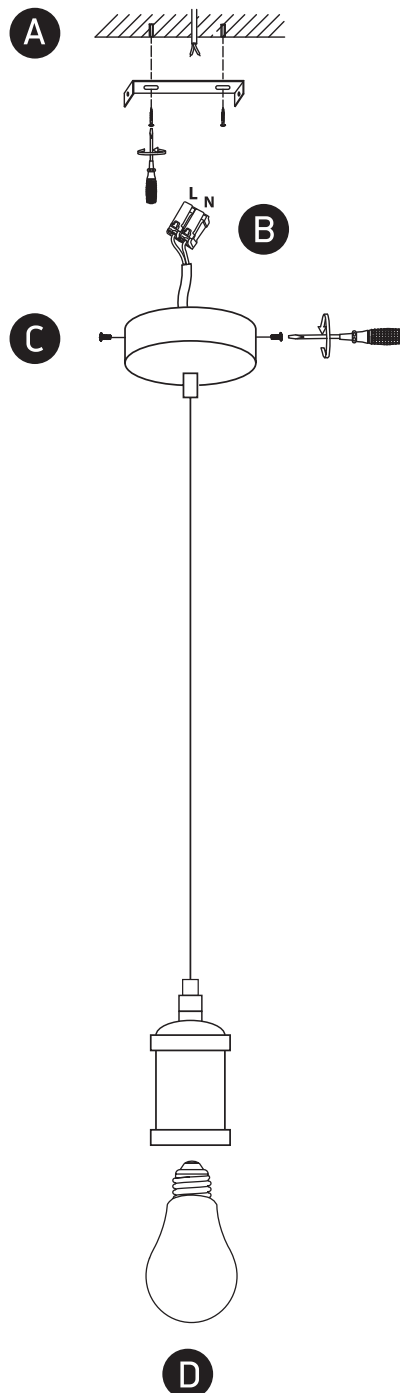

# INSTALLATION MANUAL

63128

100-240V | E27 | 20W | IP20 | Aluminium

Suitable for shade or glass.

## Warnings:

1. Fix the base on the ceiling.
2. Make sure that the product is installed properly before connecting to electricity.
3. Connect the AC power cable to the driver's cable as shown in the above diagram.
4. Do not cover the fitting.
5. Maintenance and installation should only be carried out by a professional electrician.