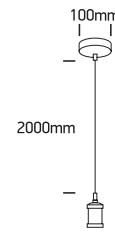

# INSTALLATION MANUAL

63128

100-240V | E27 | 20W | IP20 | Aluminium

Suitable for shade or glass.