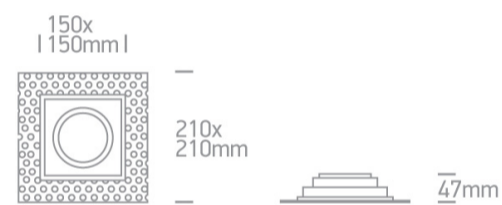

05 Downlights>The R111 Trimless Shop Range Die cast

51110ATR/W

Recessed adjustable R111 trimless shop range with GU10 lampholder.

Complies with standard EN60598-1 and any other specific standards.

Downloads

Dimensions

Gallery

Physical Specification

Item Group

05 Downlights

Family

The R111 Trimless Shop Range Die cast

Order Code

210mm

Width	210mm
Height	47mm
Cutout Hole Width	170mm
Cutout Hole Length	170mm
Recessed Ceiling	Yes
Depth Required	150mm
Indoor	Yes
Adjustable	2 Directions

Electrical Characteristics

Gear	No
------	----

Fitting + Driver

Illumination Diagram

Packing Info

Box Length	21,5cm
Box Width	21,5cm
Box Height	7cm
Box Weight	0,75Kg
Pcs/Carton	10
Carton Length	45cm
Carton Width	23cm
Carton Height	38cm
Carton Weight	7,7Kg
Barcode	5291889057222
HS Code	9405409900