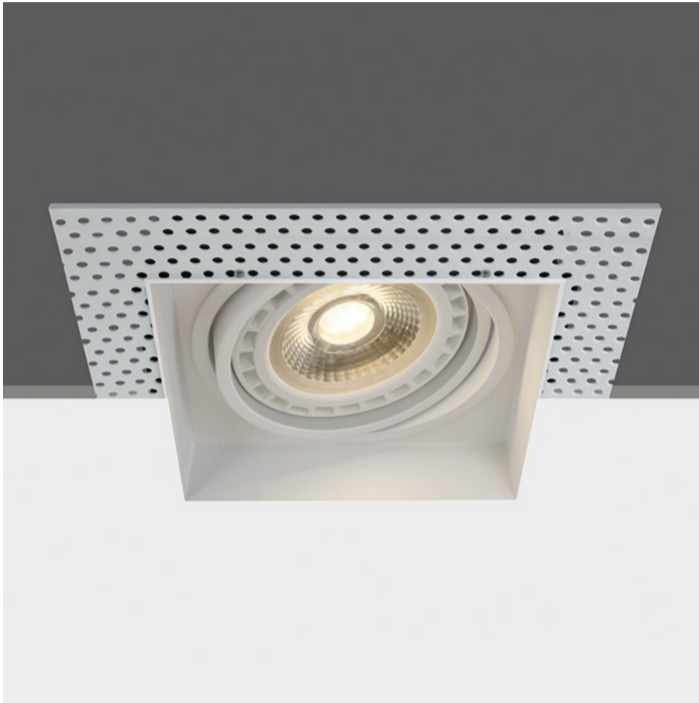

05 Downlights>The R111 Trimless Shop Range Die cast

51110ATR/W

Recessed adjustable R111 trimless shop range with GU10 lampholder.

Complies with standard EN60598-1 and any other specific standards.

Downloads

Dimensions

Gallery

Physical Specification

Item Group

05 Downlights

Family

The R111 Trimless Shop Range Die cast

Order Code

51110ATR/W

Colour

White

Material

Die Cast

Shape

Rectangular

Length

210mm

Width	210mm
Height	47mm
Cutout Hole Width	170mm
Cutout Hole Length	170mm
Recessed Ceiling	Yes
Depth Required	150mm
Indoor	Yes
Adjustable	2 Directions

Electrical Characteristics

Gear	No
------	----

Fitting + Driver