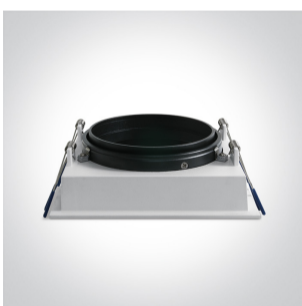

Gallery

Physical Specification

Item Group

05 Downlights

Family

The R111 Shop Range Die cast

Order Code

51110AD/B

Colour

Black

Material

Die Cast

Shape

Rectangular

Length

170mm