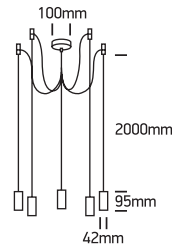

INSTALLATION MANUAL

63124C

100-240V | E27 | 5x20W | IP20 | Aluminium

one
LIGHT

Warnings:

1. Fix the base on the ceiling.
2. Make sure that the product is installed properly before connecting to electricity.
3. Connect the AC power cable to the driver's cable as shown in the above diagram.
4. Do not cover the fitting.
5. Maintenance and installation should only be carried out by a professional electrician.