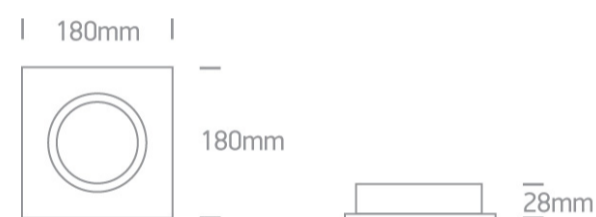

05 Downlights > Square Adjustable R111 Range

51110AB/B

Recessed adjustable R111 downlight square range with G53 lampholder.

Complies with standard EN60598-1 and any other specific standards.

Downloads

Dimensions

Physical Specification

Item Group	05 Downlights
Family	Square Adjustable R111 Range
Order Code	51110AB/B
Colour	Black
Material	Aluminium
Shape	Rectangular
Length	180mm
Width	180mm
Height	28mm
Cutout Hole Diameter	150mm
Recessed Ceiling	Yes
Depth Required	75mm

Indoor

Yes

Pobrano z mamadecor.pl

Adjustable

2 Directions

Electrical Characteristics

Fitting

Input Type

Illumination Data

Illumination Diagram

Packing Info

Box Length

13,5cm

Box Width

8cm

Box Height