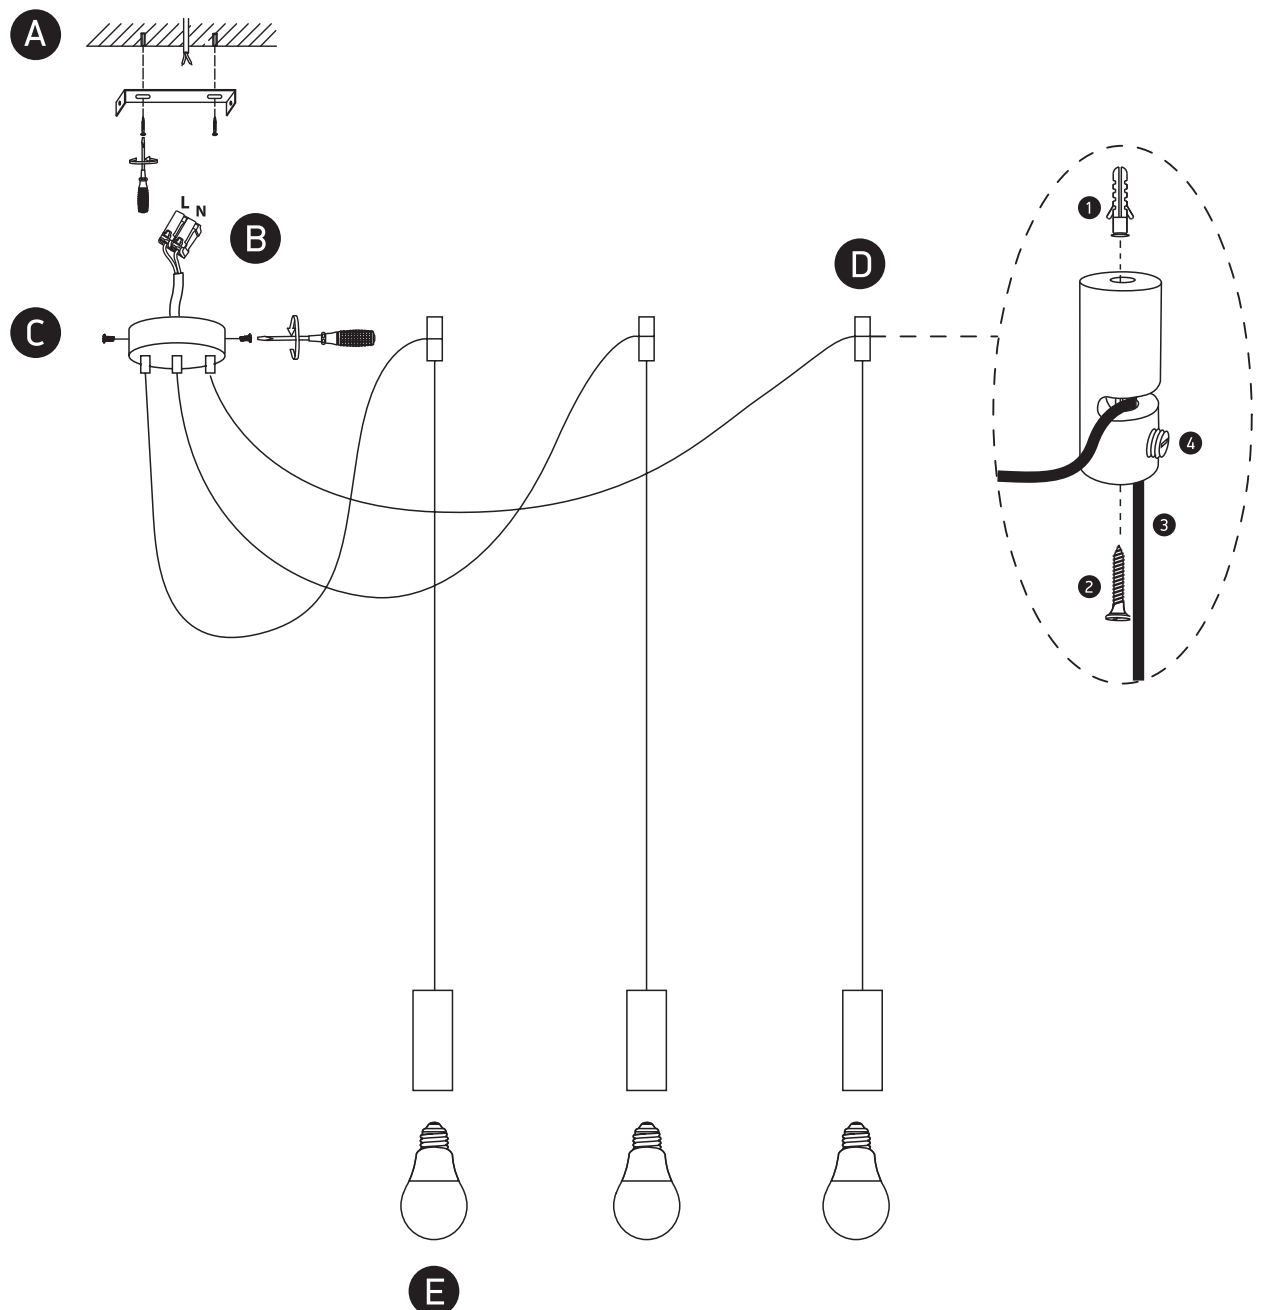

## 63124B

100-240V | E27 | 3x20W | IP20 | Aluminium

**one**  
LIGHT

### Warnings:

1. Fix the base on the ceiling.
2. Make sure that the product is installed properly before connecting to electricity.
3. Connect the AC power cable to the driver's cable as shown in the above diagram.
4. Do not cover the fitting.
5. Maintenance and installation should only be carried out by a professional electrician.