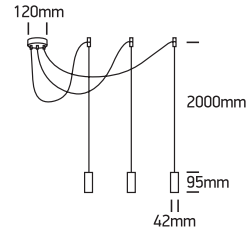

INSTALLATION MANUAL

63124B

100-240V | E27 | 3x20W | IP20 | Aluminium

one
LIGHT

Warnings:

1. Fix the base on the ceiling.
2. Make sure that the product is installed properly before connecting to electricity.
3. Connect the AC power cable to the driver's cable as shown in the above diagram.
4. Do not cover the fitting.
5. Maintenance and installation should only be carried out by a professional electrician.