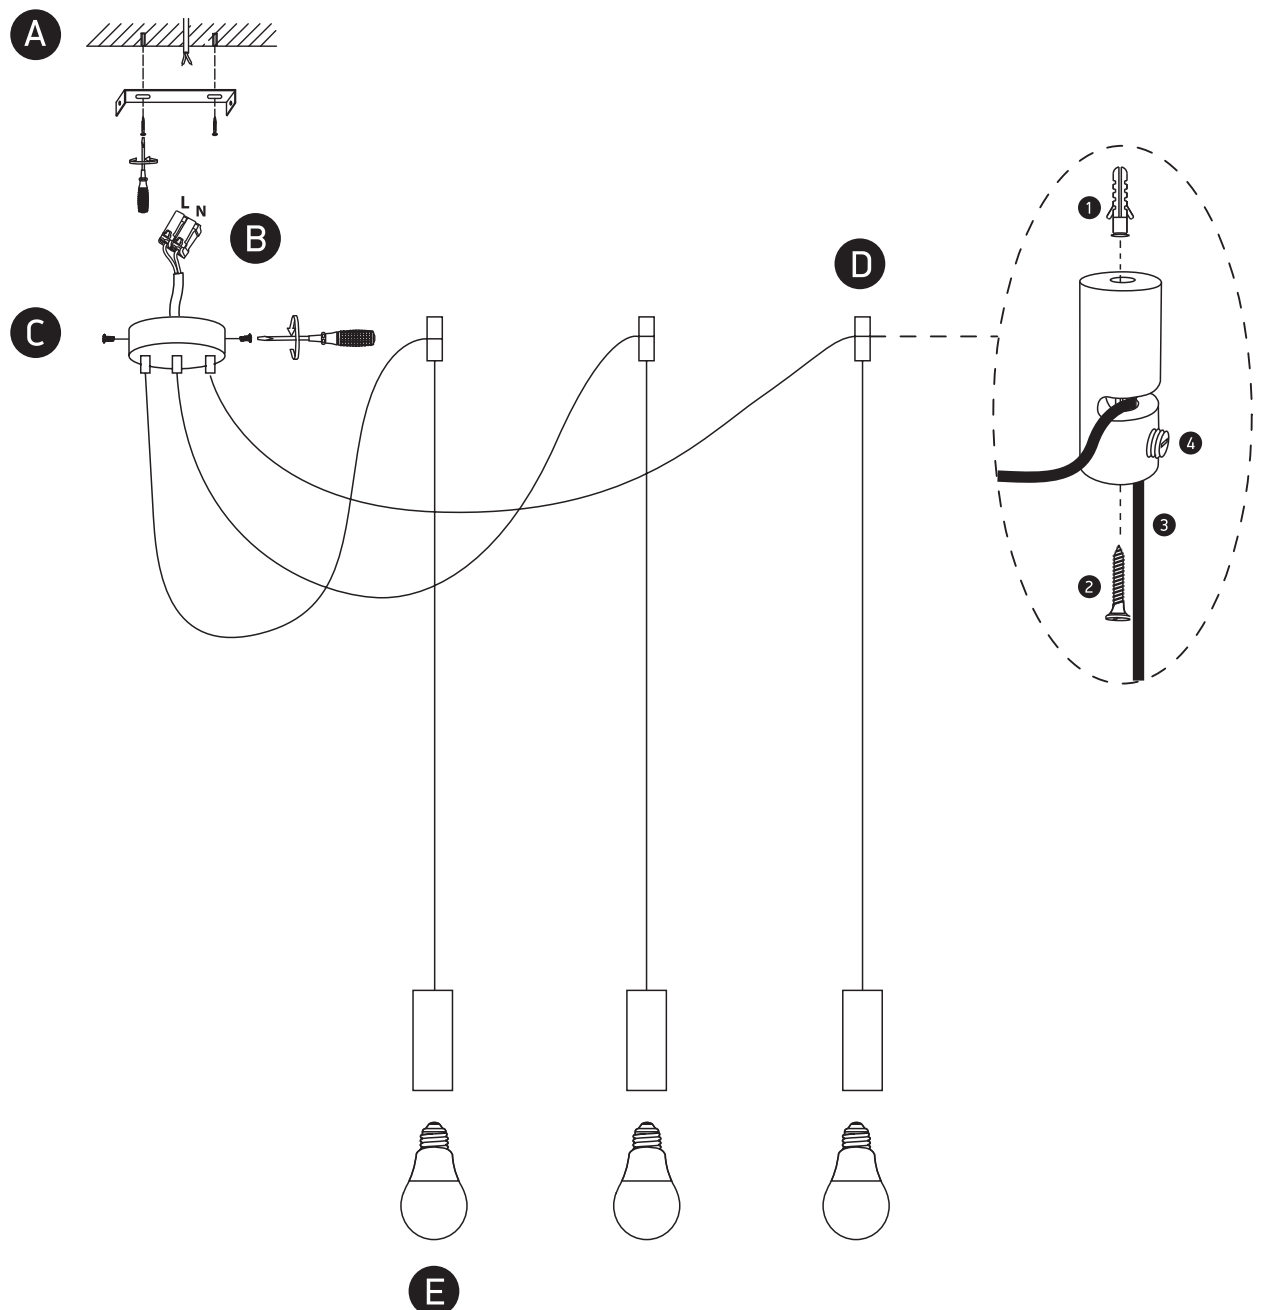

INSTALLATION MANUAL

63124B

100-240V | E27 | 3x20W | IP20 | Aluminium

one
LIGHT

Warnings:

1. Fix the base on the ceiling.
2. Make sure that the product is installed properly before connecting to electricity.
3. Connect the AC power cable to the driver's cable as shown in the above diagram.
4. Do not cover the fitting.
5. Maintenance and installation should only be carried out by a professional electrician.