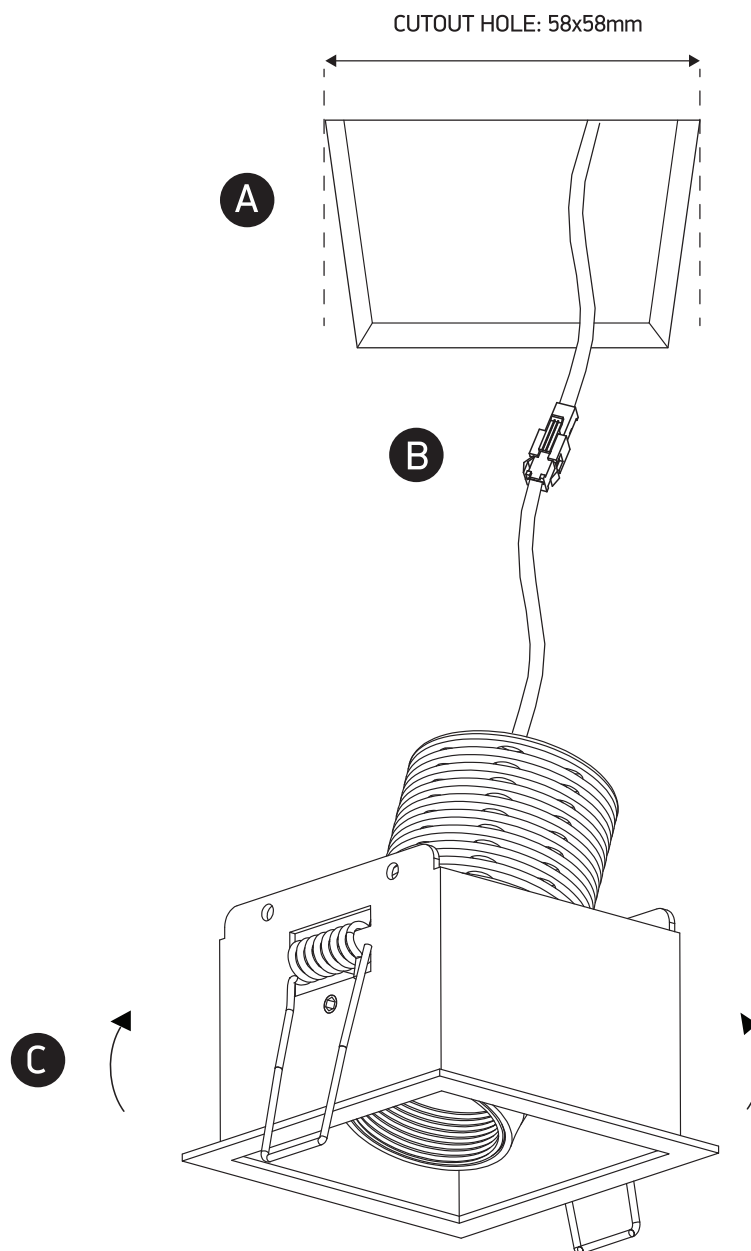

## 51106M

**ecolight**

90  
CRI

350mA | COB LED | 6W | IP20 | Die cast | Adjustable  
Requires 350mA driver.

**one**  
LIGHT