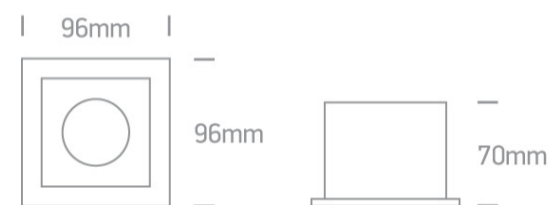

03 Recessed Spots Adjustable&gt;The Dark Light Range Metal

51105TA/W

Dark Light Recessed Square adjustable MR16 Swivel spot with GU10 lampholder.

Complies with standard EN60598-1 and any other specific standards.

## Dimensions

White

Material

Metal

Shape

Rectangular

Length

96mm

Width	96mm
Height	70mm
Cutout Hole Width	80mm
Cutout Hole Length	80mm
Recessed Ceiling	Yes
Depth Required	150mm
Indoor	Yes
Adjustable	1 Direction

## Illumination Data

Illumination Diagram	
Dark Light	Yes

Box Length	10,5cm
Box Width	10,5cm
Box Height	9,5cm
Box Weight	0,340kg
Pcs/Carton	36
Barcode	5291889052548
HS Code	9405409900