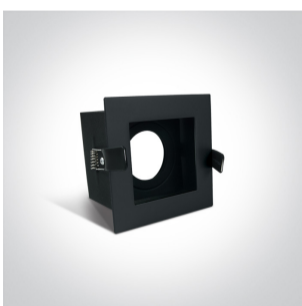

03 Recessed Spots Adjustable>The Dark Light Range Metal

51105TA/B

Dark Light Recessed Square adjustable MR16 Swivel spot with GU10 lampholder.

Complies with standard EN60598-1 and any other specific standards.

Downloads

Dimensions

Gallery

Physical Specification

Item Group

03 Recessed Spots Adjustable

Family

The Dark Light Range Metal

Order Code

51105TA/B

Colour

Black

Material

Metal

Shape

Rectangular

Length

96mm

Width	96mm
Height	70mm
Cutout Hole Width	80mm
Cutout Hole Length	80mm
Recessed Ceiling	Yes
Depth Required	150mm
Indoor	Yes
Adjustable	1 Direction

Electrical Characteristics

Gear	No
Fitting + Driver	
Input Voltage	100-240V
50 Hz	Yes
60 Hz	Yes
Safety Class	
Power(Watts)	10W
IP Rating	IP20
Light Source	Replaceable lamp
Lamp Holder	GU10
Number of Lamps	1
Dimmable	N/A
Cable Length	15cm
F Mark	