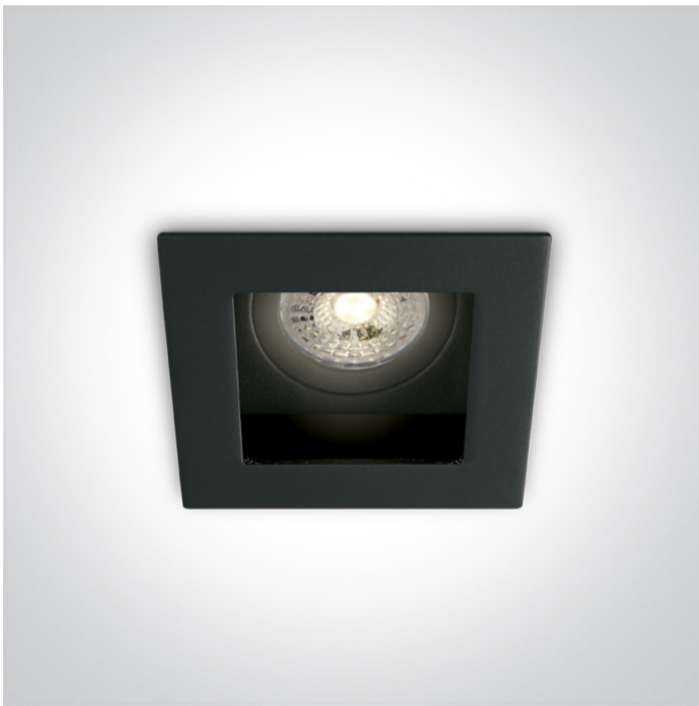

03 Recessed Spots Adjustable>The Dark Light Range Metal

51105TA/B

Dark Light Recessed Square adjustable MR16 Swivel spot with GU10 lampholder.

Complies with standard EN60598-1 and any other specific standards.

Downloads

Dimensions

Gallery

Physical Specification

Item Group

03 Recessed Spots Adjustable

Family

The Dark Light Range Metal

Order Code

51105TA/B

Colour

Black

Material

Metal

Shape

Rectangular

Length

96mm

Width	96mm
Height	70mm
Cutout Hole Width	80mm
Cutout Hole Length	80mm
Recessed Ceiling	Yes
Depth Required	150mm
Indoor	Yes
Adjustable	1 Direction

Electrical Characteristics

Gear	No
Fitting + Driver	
Input Voltage	100-240V
50 Hz	Yes
60 Hz	Yes
Safety Class	
Power(Watts)	10W
IP Rating	IP20
Light Source	Replaceable lamp
Lamp Holder	GU10
Number of Lamps	1
Dimmable	N/A
Cable Length	15cm
F Mark	