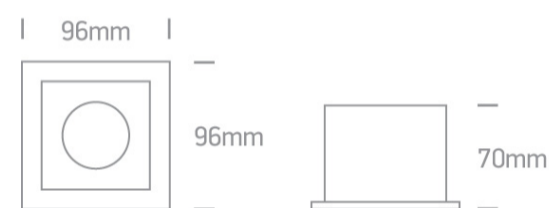

03 Recessed Spots Adjustable>The Dark Light Range Metal

51105TA/B

Dark Light Recessed Square adjustable MR16 Swivel spot with GU10 lampholder.

Complies with standard EN60598-1 and any other specific standards.

Downloads

Dimensions

Gallery

Physical Specification

Item Group

03 Recessed Spots Adjustable

Family

The Dark Light Range Metal

Length

96mm

Width	96mm
Height	70mm
Cutout Hole Width	80mm
Cutout Hole Length	80mm
Recessed Ceiling	Yes
Depth Required	150mm
Indoor	Yes
Adjustable	1 Direction

Electrical Characteristics

Gear	No
Fitting + Driver	
Input Voltage	100-240V
50 Hz	Yes
60 Hz	Yes
Safety Class	
Power(Watts)	10W
IP Rating	IP20
Light Source	Replaceable lamp
Lamp Holder	GU10
Number of Lamps	1
Dimmable	N/A
Cable Length	15cm
F Mark	

Illumination Data

Illumination Diagram	
Dark Light	Yes

Box Length	10,5cm
Box Width	10,5cm
Box Height	9,5cm
Box Weight	0,340kg
Pcs/Carton	36
Barcode	5291889052562
HS Code	9405409900

Certification & Warranty