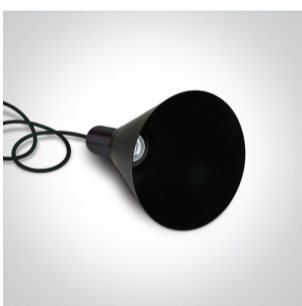

Gallery

Physical Specification

Item Group

New 2021 Edition 3

Family

Pendants

Order Code

63122/B

Colour

Black

Material

Aluminium

Shape

Circular

Height

228mm