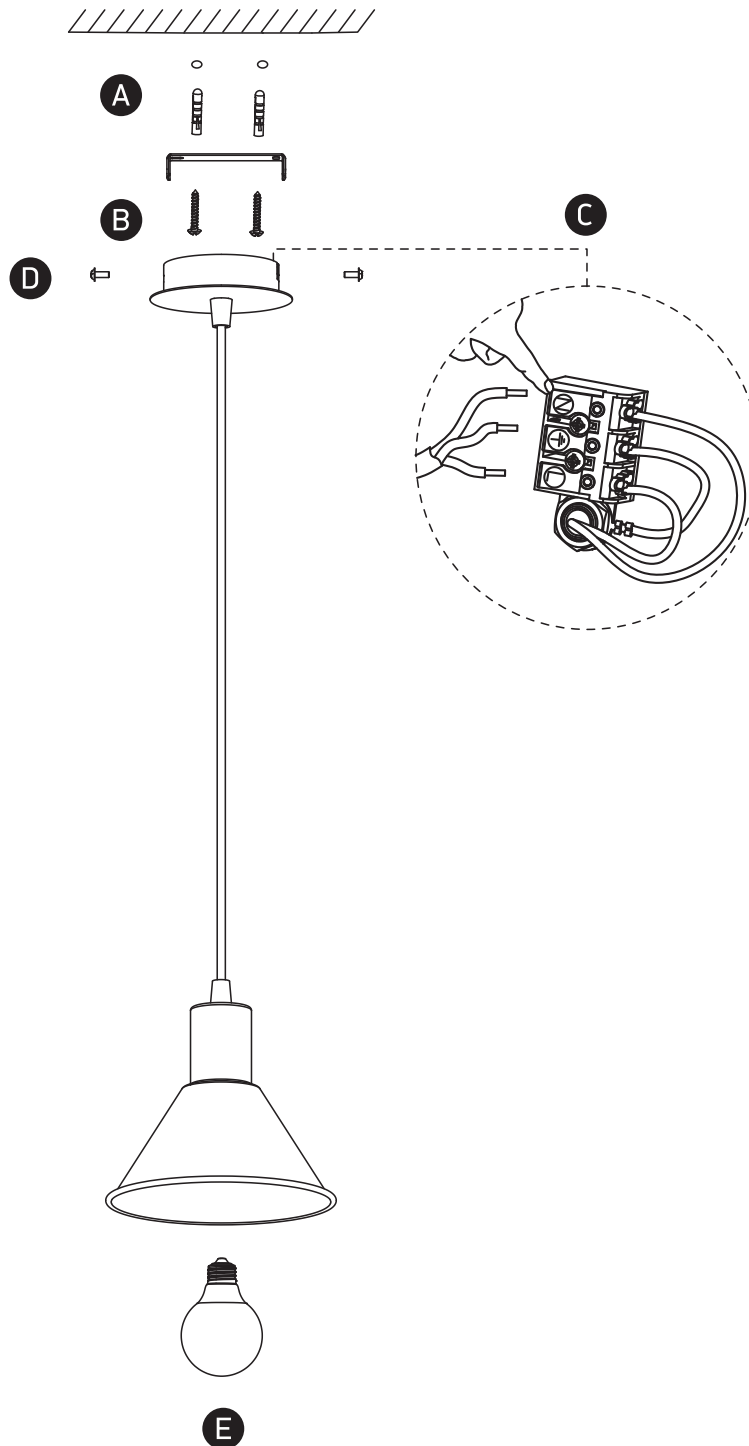

# INSTALLATION MANUAL

63118

100-240V | E27 | 10W | IP20 | Steel