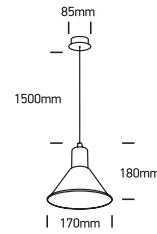

# INSTALLATION MANUAL

63118

100-240V | E27 | 10W | IP20 | Steel