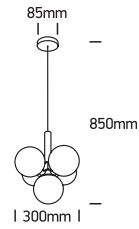

# INSTALLATION MANUAL

63116A

100-240V | G9 | 5x9W | IP20 | Steel