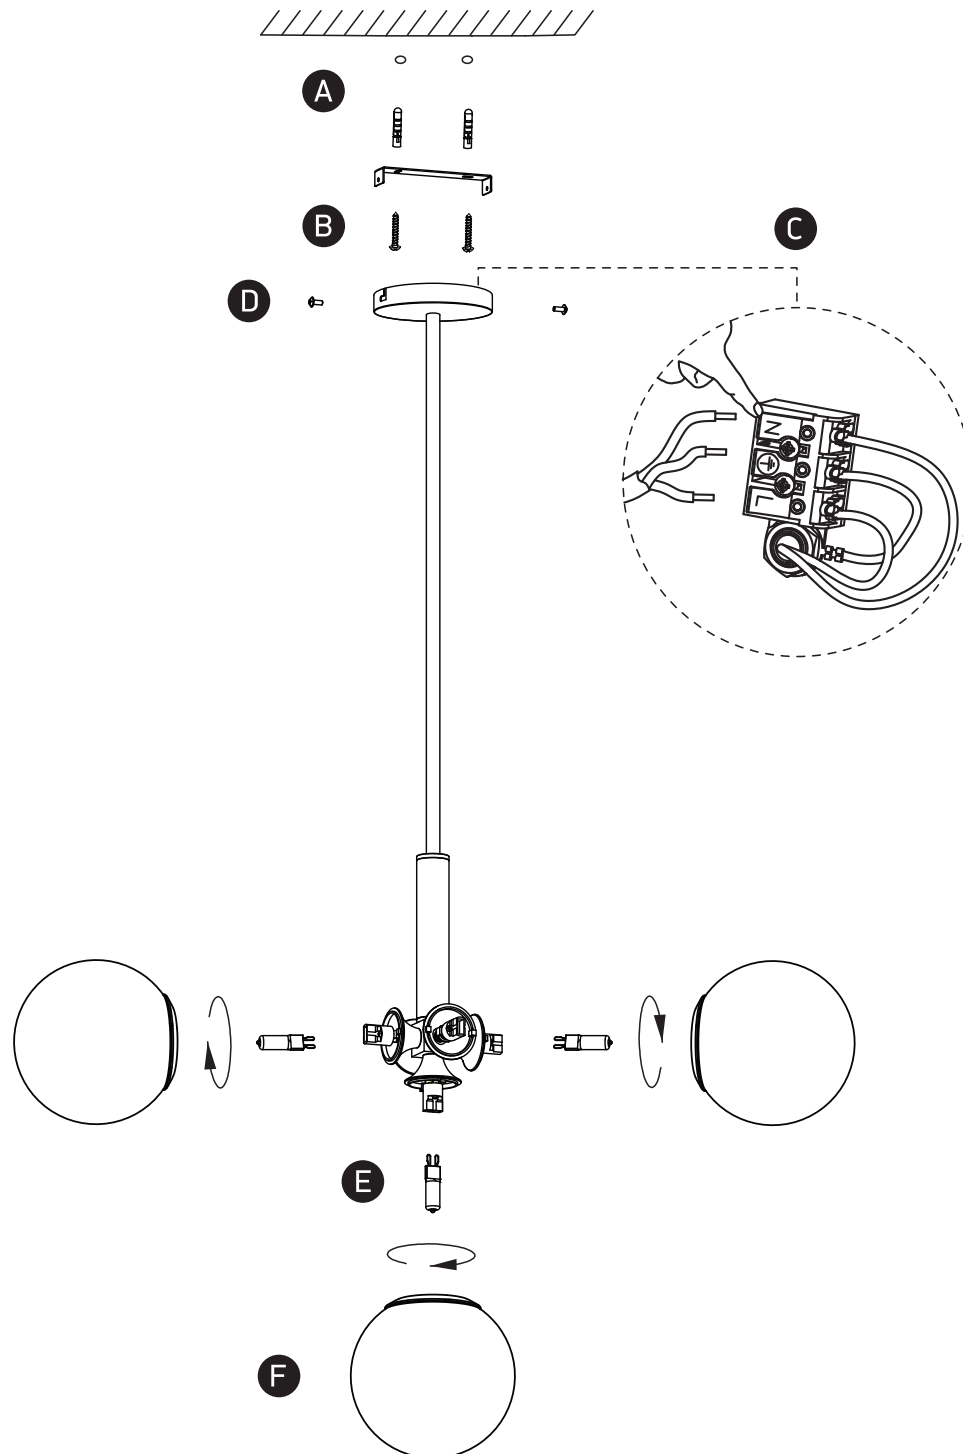

# INSTALLATION MANUAL

63116A

100-240V | G9 | 5x9W | IP20 | Steel

## Warnings:

1. Make sure that the product is installed properly before connecting to electricity.
2. Do not cover the fitting.
3. Maintenance and installation should only be carried out by a professional electrician.