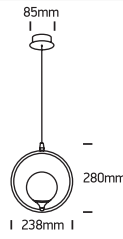

INSTALLATION MANUAL

63116

100-240V | G9 | 9W | IP20 | Steel

Warnings:

1. Make sure that the product is installed properly before connecting to electricity.
2. Do not cover the fitting.
3. Maintenance and installation should only be carried out by a professional electrician.