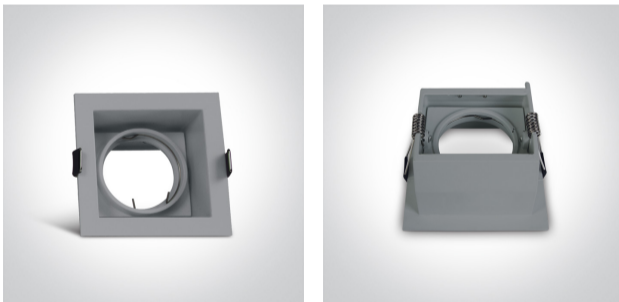

03 Recessed Spots Adjustable>The Dark Light Square Spots Die cast

51105D/G

Dark Light Recessed Square adjustable MR16 spot with GU5.3 lampholder.

Complies with standard EN60598-1 and any other specific standards.

Downloads

Dimensions

Gallery

Physical Specification

Item Group

03 Recessed Spots Adjustable

Family

The Dark Light Square Spots Die cast

Order Code

51105D/G

Colour

Grey

Material

Die Cast

Shape

Rectangular

Length

90mm

Width	90mm
Height	54mm
Cutout Hole Width	80mm
Cutout Hole Length	80mm
Recessed Ceiling	Yes
Depth Required	85mm
Indoor	Yes
Adjustable	1 Direction

Electrical Characteristics

Fitting

Input Type	Constant Voltage
Input Voltage	12V AC/DC
Safety Class	
Power(Watts)	50W
IP Rating	IP20
Light Source	Replaceable lamp
Lamp Holder	GU5.3
Number of Lamps	1
Cable Length	40cm