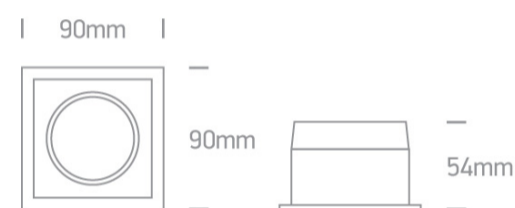

03 Recessed Spots Adjustable>The Dark Light Square Spots Die cast

51105D/G

Dark Light Recessed Square adjustable MR16 spot with GU5.3 lampholder.

Complies with standard EN60598-1 and any other specific standards.

Downloads

Dimensions

Gallery

Physical Specification

Item Group

03 Recessed Spots Adjustable

Family

The Dark Light Square Spots Die cast

Length

90mm

Width	90mm
Height	54mm
Cutout Hole Width	80mm
Cutout Hole Length	80mm
Recessed Ceiling	Yes
Depth Required	85mm
Indoor	Yes
Adjustable	1 Direction

Electrical Characteristics

Fitting

Input Type	Constant Voltage
Input Voltage	12V AC/DC
Safety Class	
Power(Watts)	50W
IP Rating	IP20
Light Source	Replaceable lamp
Lamp Holder	GU5.3
Number of Lamps	1
Cable Length	40cm

Illumination Data

Illumination Diagram	
Dark Light	Yes

Packing Info

Box Length	10,5cm
Box Width	7cm
Box Height	9,5cm

Box Weight	0,180kg
Pcs/Carton	50
Barcode	5291889005070
HS Code	9405409900

Certification & Warranty