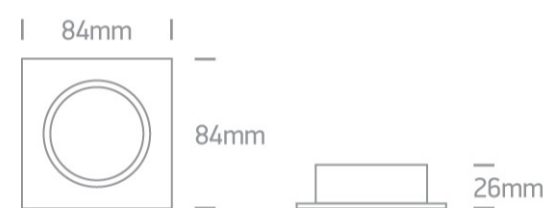

03 Recessed Spots Adjustable&gt;The Square Clip In Range Aluminium

**51105B1/W**

Semi Dark Light Tube Range Recessed adjustable MR16 spot with GU10 lampholder.

Complies with standard EN60598-1 and any other specific standards.

## Dimensions

White

Material

Aluminium

Shape

Rectangular

Length

84mm

Width	84mm
Height	26mm
Cutout Hole Diameter	72mm
Recessed Ceiling	Yes
Depth Required	120mm
Indoor	Yes
Adjustable	1 Direction