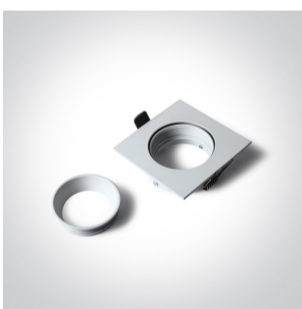

03 Recessed Spots Adjustable&gt;The Square Clip In Range Aluminium

**51105B1/W**

Semi Dark Light Tube Range Recessed adjustable MR16 spot with GU10 lampholder.

Complies with standard EN60598-1 and any other specific standards.

## Physical Specification

Item Group

03 Recessed Spots Adjustable

Family

The Square Clip In Range Aluminium

Order Code

51105B1/W

Colour

White

Material

Aluminium

Shape

Rectangular

Length

84mm

Width	84mm
Height	26mm
Cutout Hole Diameter	72mm
Recessed Ceiling	Yes
Depth Required	120mm
Indoor	Yes
Adjustable	1 Direction