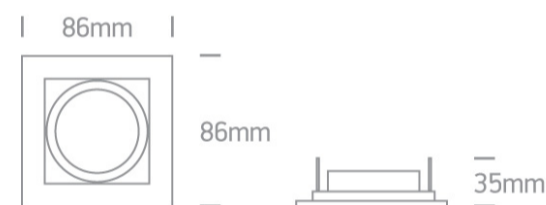

03 Recessed Spots Adjustable > The Natural Aluminium Square

51105B/AL

Natural Aluminium square Recessed adjustable MR16 spot with GU5.3 lampholder.

Complies with standard EN60598-1 and any other specific standards.

Downloads

Dimensions

Gallery

Physical Specification

Item Group

03 Recessed Spots Adjustable

Family

The Natural Aluminium Square

Length

86mm

Width	86mm
Height	35mm
Cutout Hole Width	77mm
Cutout Hole Length	77mm
Recessed Ceiling	Yes
Depth Required	70mm
Indoor	Yes
Adjustable	2 Directions

Electrical Characteristics

Fitting

Input Type	Constant Voltage
Input Voltage	12V AC/DC
Safety Class	
Power(Watts)	50W
IP Rating	IP20
Light Source	Replaceable lamp
Lamp Holder	GU5.3
Number of Lamps	1
Cable Length	40cm

Illumination Data

Illumination Diagram

Packing Info

Box Length	11cm
Box Width	10cm
Box Height	5cm
Box Weight	0.213kg

Pcs/Carton

50

Pobrano z mamadecor.pl

Barcode