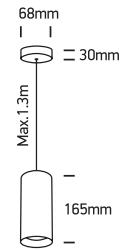

INSTALLATION MANUAL

63105N

100-240V | MR16 | GU10 | 10W | IP20 | Aluminium

Warnings:

1. Make sure that the product is installed properly before connecting to electricity.
2. Do not cover the fitting.
3. Maintenance and installation should only be carried out by a professional electrician.