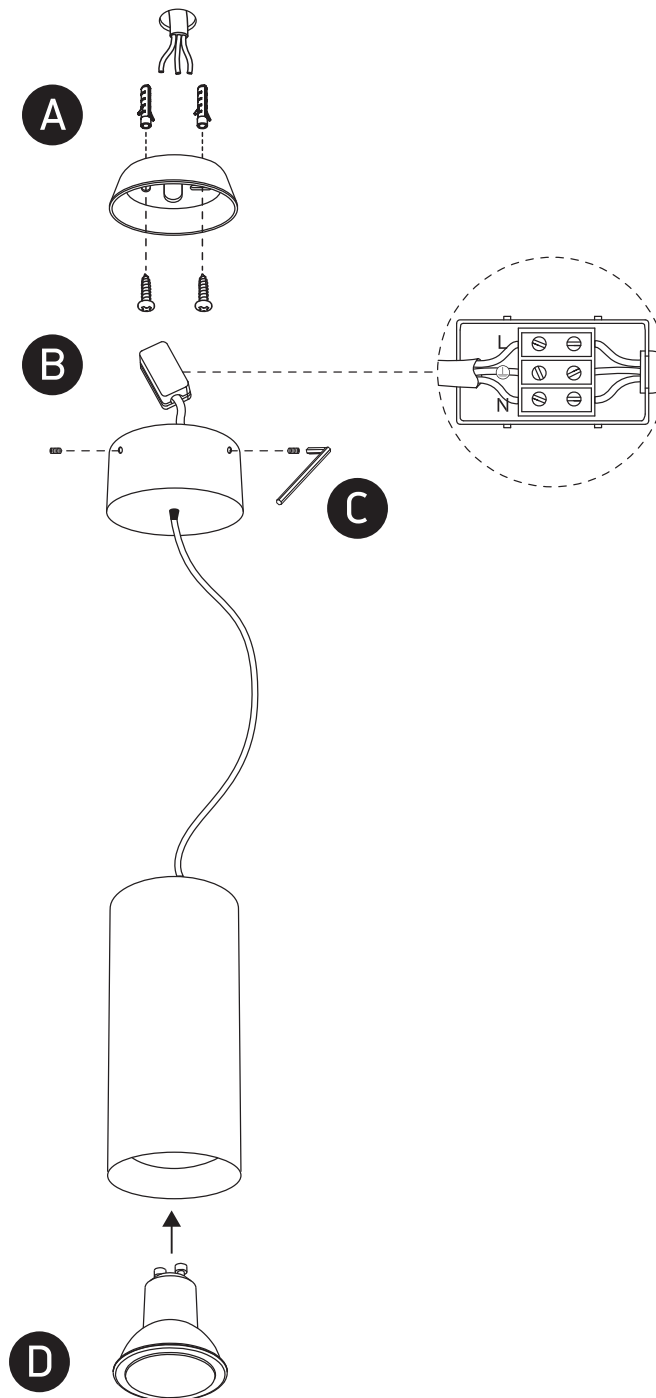

INSTALLATION MANUAL

63105N

100-240V | MR16 | GU10 | 10W | IP20 | Aluminium

Warnings:

1. Make sure that the product is installed properly before connecting to electricity.
2. Do not cover the fitting.
3. Maintenance and installation should only be carried out by a professional electrician.