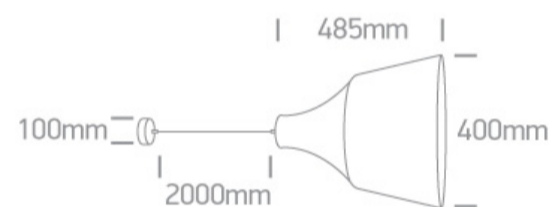

17 Pendants > Retro Pendants

63072A/CU

20W E27 pendant with shade.

Complies with standard EN60598-1 and any other specific standards.

Downloads

Dimensions

Physical Specification

Item Group	17 Pendants
Family	Retro Pendants
Order Code	63072A/CU
Colour	Copper
Material	Aluminium
Shape	Circular
Height	485mm
Diameter	400mm
Suspended Ceiling	Yes
Indoor	Yes
Adjustable	No