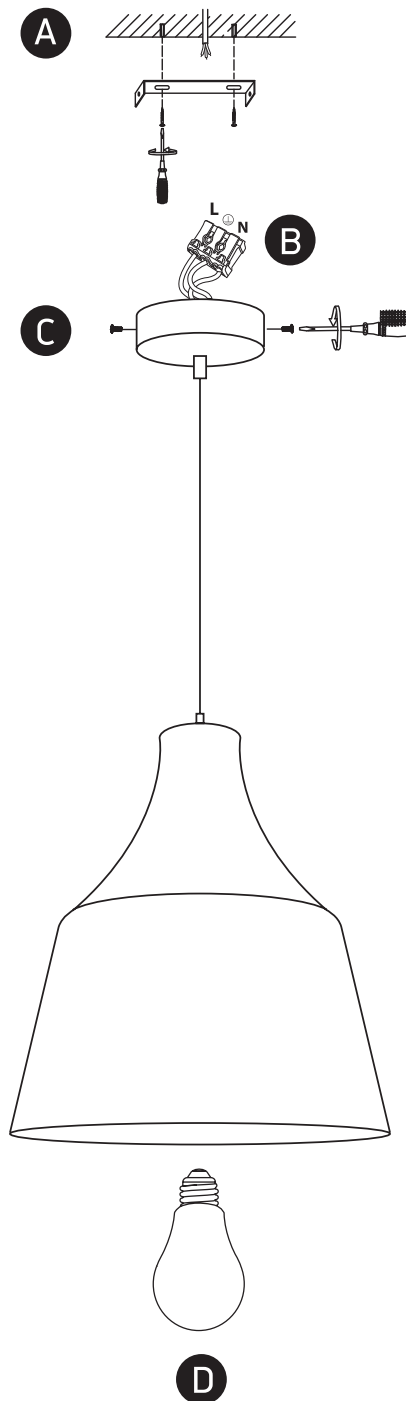

## 63072A

100-240V | E27 | 20W | IP20 | Aluminium

### Warnings:

1. Fix the base on the ceiling.
2. Make sure that the product is installed properly before connecting to electricity.
3. Connect the AC power cable to the driver's cable as shown in the above diagram.
4. Do not cover the fitting.
5. Maintenance and installation should only be carried out by a professional electrician.