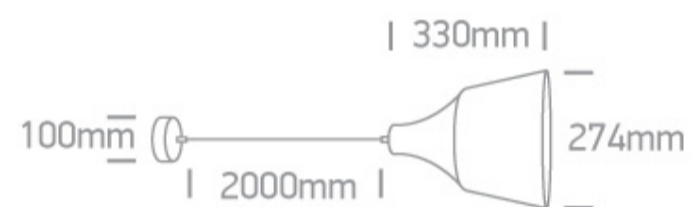

17 Pendants &gt; Retro Pendants

63072/MG

20W E27 pendant with shade.

Complies with standard EN60598-1 and any other specific standards.

## Dimensions

## Physical Specification

Item Group	17 Pendants
Family	Retro Pendants
Order Code	63072/MG
Colour	Metal Grey
Material	Aluminium
Shape	Circular
Height	330mm
Diameter	274mm
Suspended Ceiling	Yes
Indoor	Yes
Adjustable	No