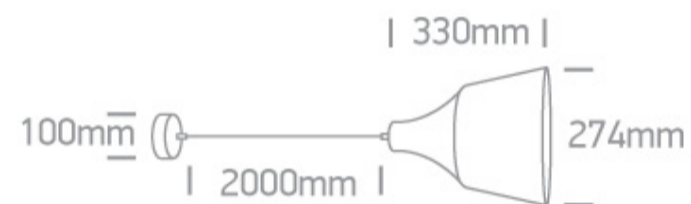

17 Pendants > Retro Pendants

63072/CU

20W E27 pendant with shade.

Complies with standard EN60598-1 and any other specific standards.

Downloads

Dimensions

Physical Specification

Item Group	17 Pendants
Family	Retro Pendants
Order Code	63072/CU
Colour	Copper
Material	Aluminium
Shape	Circular
Height	330mm
Diameter	274mm
Suspended Ceiling	Yes
Indoor	Yes
Adjustable	No

Gear	No
Fitting + Driver	
Input Voltage	100-240V
50 Hz	Yes
60 Hz	Yes
Safety Class	
Power(Watts)	20W
IP Rating	IP20
Light Source	Replaceable lamp
Lamp Holder	E27
Number of Lamps	1
Dimmable	N/A
F Mark	

Illumination Data